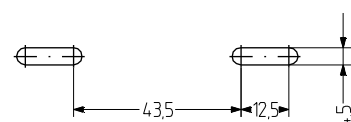

ES1 Multi-tone alarm sounder

- Cost-effective multi-tone alarm sounder
- 32 tones can be selected via DIP switch
- Sound pressure can be preselected in 3 steps via DIP switch
- For universal applications at 24 V DC
- Second tone can be switched externally
- Degree of protection IP 65 can be achieved if installed correctly

TECHNICAL DATA

| | |
|-----------------------|--|
| Housing | ABS red (RAL 3000) or white (RAL 9003) |
| Type of mounting | any, Sound outlet opening at bottom or horizontal |
| Cable entry | Back or side |
| Tone | 32 Tones, 2 Tones can be switched externally, see tone table |
| Volume | 86-106 dB (can be adjusted with DIP switch) |
| Tone frequency | 440-2.900 Hz |
| Duty cycle | 100 % |
| Operating temperature | -20 °C / +70 °C |
| Degree of protection | IP65 |
| Weight | 250 g |

ES1

ORDER DATA

| Nominal voltage | Voltage range (V) | Nominal current (A) | Housing colour | |
|-----------------|-------------------|---------------------|----------------|--------------|
| | | | red | white |
| 24 V DC | 15-35 | 0,036 | C110 620 005 | C110 220 005 |