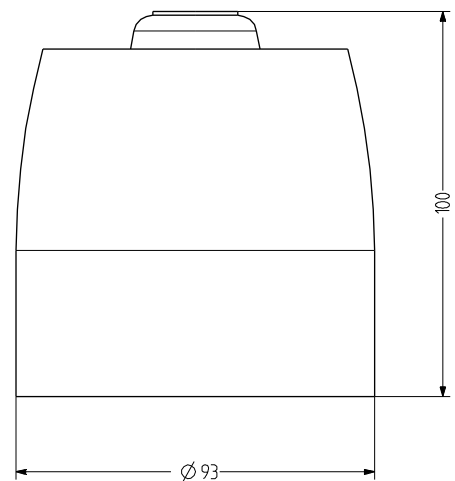

ES1 Multi-tone alarm sounder

- Cost-effective multi-tone alarm sounder
- 32 tones can be selected via DIP switch
- Sound pressure can be preselected in 3 steps via DIP switch
- For universal applications at 24 V DC
- Second tone can be switched externally
- Degree of protection IP 65 can be achieved if installed correctly

TECHNICAL DATA

| | |
|-----------------------|--|
| Housing | ABS red (RAL 3000) or white (RAL 9003) |
| Type of mounting | any, Sound outlet opening at bottom or horizontal |
| Cable entry | Back or side |
| Tone | 32 Tones, 2 Tones can be switched externally, see tone table |
| Volume | 86-106 dB (can be adjusted with DIP switch) |
| Tone frequency | 440-2.900 Hz |
| Duty cycle | 100 % |
| Operating temperature | -20 °C / +70 °C |
| Degree of protection | IP65 |
| Weight | 250 g |

ES1

ORDER DATA

| Nominal voltage | Voltage range (V) | Nominal current (A) | Housing colour | |
|-----------------|-------------------|---------------------|----------------|--------------|
| | | | red | white |
| 24 V DC | 15-35 | 0,036 | C110 620 005 | C110 220 005 |