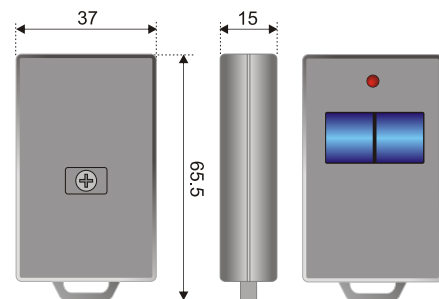

DESCRIPTION

1 to 2 channel RF transmitters with SAW filter oscillator, ideal for application in car alarms, remote control systems and coded controls. In compliance with European Normative.

TX model	Encoder & decoder logic levels Livello logico encoder e decoder		AUREL decoders
	Channel 1 Canale 1	Channel 2 Canale 2	
	bit 9	bit 9	
TX-1TK	HIGH	...	D1MB
TX-2TK	HIGH	GND	D2MB • 2xD1MB

TX12E-1TK
650201000G

TX12E-2TK
650201001G

TECHNICAL SPECIFICATION

Ta = 25 °C

CHARACTERISTICS	
Battery Supply	Alimentazione Batteria
Supply Current	Corrente Assorbita
RF Carrier Frequency	Frequenza Portante RF
Effective Radiated Power	Potenza Irradiata
Encoder Clock Frequency ⁽¹⁾	Frequenza Clock Encoder ⁽¹⁾
Codes	Codici
Operating Temperature Range	Temperatura di lavoro