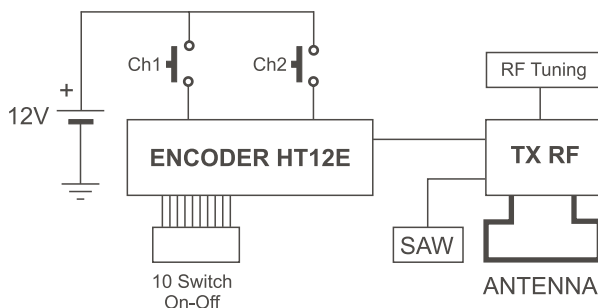

1 to 2 CHs keyfob transmitters

WITH HT12E ENCODER

TX12E-2TK

650201001G

DESCRIZIONE

Trasmettitore RF bicanale con risuonatore SAW, ideale per applicazioni nel campo antifurto e comandi codificati. Conforme alle Normative Europee.

DESCRIPTION

1 to 2 channel RF transmitters with SAW filter oscillator, ideal for application in car alarms, remote control systems and coded controls. In compliance with European Normative.

TX model	Encoder & decoder logic levels Livello logico encoder e decoder		AUREL decoders
	Channel 1 Canale 1	Channel 2 Canale 2	
	bit 9	bit 9	
TX-1TK	HIGH	...	D1MB
TX-2TK	HIGH	GND	D2MB • 2xD1MB

TX12E-1TK
650201000G

TX12E-2TK
650201001G

TECHNICAL SPECIFICATION

Ta = 25 °C

CHARACTERISTICS	
Battery Supply	Alimentazione Batteria
Supply Current	Corrente Assorbita
RF Carrier Frequency	Frequenza Portante RF
Effective Radiated Power	Potenza Irradiata
Encoder Clock Frequency ⁽¹⁾	Frequenza Clock Encoder ⁽¹⁾
Codes	Codici
Operating Temperature Range	Temperatura di lavoro