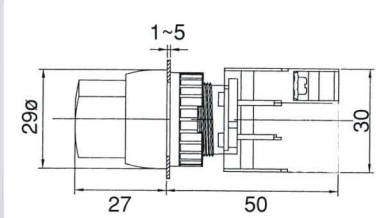

SELECTOR SWITCHES, LEVER
SWITCHES, IP65

CS — 22 — 2 — 1 — O/C — BK

Type	Mounting hole	Position	No. of contact	Type of contact	Lens colour
CS, GCS: Knob type	22 : 22 ϕ	2:2 Position	1	O: 1/O N/O	<ul style="list-style-type: none"> ● R: Red ● G: Green ● Y: Yellow ● BK: Black
LCS, GLCS: Long Knob	30 : 30 ϕ	3:3 Position	2	1a	
RS, GRS: Long & spring return			3	C: 1/C N/C	
LRS, GLRS: Long knob spring return			4	1b	
LS, GLS: Lever type			O/C: N/O+N/C		
LUS, GLUS: Lever & spring return			1a+1b		
KS, GKS: Key type drawable	2/O: 2N/O				
KSN, GKSN: Key type Non draw	2a				
KSR, GKSR: Key type spring return	2/C: 2N/C				
			2b		

CS22-1/O , 0-1
CS22-1/C , 1-0

CS22-10/C 1-2

LCS22-2/O , 2N/O 1-0-2

CS22-2/O , 2N/O 1-0-2

RS22-1/O 0-1 Spring return
RS22-1/C 1-0

LCS22-1/O , 0-1
LCS22-1/C , 1-0

LCS22-10/C 1-2

LRS22-1/O 0-1 Spring return
LRS22-1/C 1-0