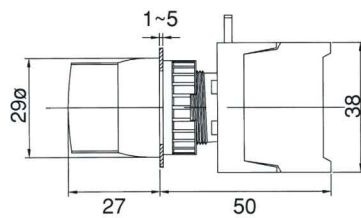

SELECTOR SWITCHES, LEVER
SWITCHES, IP65

CS — 22 — 2 — 1 — O/C — BK

Type	Mounting hole	Position	No. of contact	Type of contact	Lens colour
CS, GCS: Knob type	22 : 22 ϕ	2:2 Position	1	O: 1/O N/O	<ul style="list-style-type: none"> ● R: Red ● G: Green ● Y: Yellow ● BK: Black
LCS, GLCS: Long Knob	30 : 30 ϕ	3:3 Position	2	1a	
RS, GRS: Long & spring return			3	C: 1/C N/C	
LRS, GLRS: Long knob spring return			4	1b	
LS, GLS: Lever type			O/C: N/O+N/C		
LUS, GLUS: Lever & spring return			1a+1b		
KS, GKS: Key type drawable	2/O: 2N/O				
KSN, GKSN: Key type Non draw	2a				
KSR, GKSR: Key type spring return	2/C: 2N/C				
			2b		

CS22-1/O , 0-1
CS22-1/C , 1-0

CS22-10/C 1-2

LCS22-2/O , 2N/O 1-0-2

CS22-2/O , 2N/O 1-0-2

RS22-1/O 0-1 Spring return
RS22-1/C 1-0

LCS22-1/O , 0-1
LCS22-1/C , 1-0

LCS22-10/C 1-2

LRS22-1/O 0-1 Spring return
LRS22-1/C 1-0