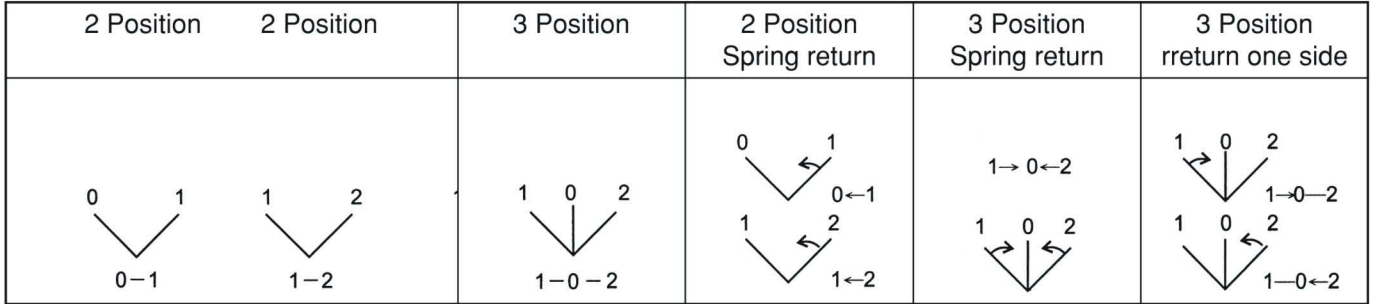

SELECTOR SWITCHES, LEVER
SWITCHES, IP65

CS — 22 — 2 — 1 — O/C — BK

Type	Mounting hole	Position	No. of contact	Type of contact	Lens colour
CS, GCS: Knob type	22 : 22 ϕ	2:2 Position	1	O: 1/O N/O	<ul style="list-style-type: none"> ● R: Red ● G: Green ● Y: Yellow ● BK: Black
LCS, GLCS: Long Knob	30 : 30 ϕ	3:3 Position	2	1a	
RS, GRS: Long & spring return			3	C: 1/C N/C	
LRS, GLRS: Long knob spring return			4	1b	
LS, GLS: Lever type			O/C: N/O+N/C		
LUS, GLUS: Lever & spring return			1a+1b		
KS, GKS: Key type drawable	2/O: 2N/O				
KSN, GKSN: Key type Non draw	2a				
KSR, GKSR: Key type spring return	2/C: 2N/C				
			2b		

CS22-1/O , 0-1
CS22-1/C , 1-0

CS22-10/C 1-2

LCS22-2/O , 2N/O 1-0-2

CS22-2/O , 2N/O 1-0-2

RS22-1/O 0-1 Spring return
RS22-1/C 1-0

LCS22-1/O , 0-1
LCS22-1/C , 1-0

LCS22-10/C 1-2

LRS22-1/O 0-1 Spring return
LRS22-1/C 1-0