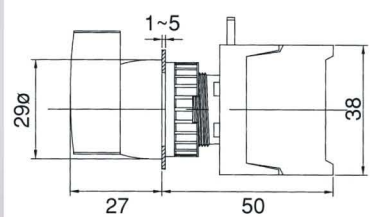

SELECTOR SWITCHES, LEVER
SWITCHES, IP65

CS — 22 — 2 — 1 — O/C — BK

Type	Mounting hole	Position	No. of contact	Type of contact	Lens colour
CS, GCS: Knob type	22 : 22 ϕ	2:2 Position	1	O: 1/O N/O	<ul style="list-style-type: none"> ● R: Red ● G: Green ● Y: Yellow ● BK: Black
LCS, GLCS: Long Knob	30 : 30 ϕ	3:3 Position	2	1a	
RS, GRS: Long & spring return			3	C: 1/C N/C	
LRS, GLRS: Long knob spring return			4	1b	
LS, GLS: Lever type			O/C: N/O+N/C		
LUS, GLUS: Lever & spring return			1a+1b		
KS, GKS: Key type drawable	2/O: 2N/O				
KSN, GKSN: Key type Non draw	2a				
KSR, GKSR: Key type spring return	2/C: 2N/C				
			2b		

CS22-1/O , 0-1
CS22-1/C , 1-0

CS22-10/C 1-2

LCS22-2/O , 2N/O 1-0-2

CS22-2/O , 2N/O 1-0-2

RS22-1/O 0-1 Spring return
RS22-1/C 1-0

LCS22-1/O , 0-1
LCS22-1/C , 1-0

LCS22-10/C 1-2

LRS22-1/O 0-1 Spring return
LRS22-1/C 1-0