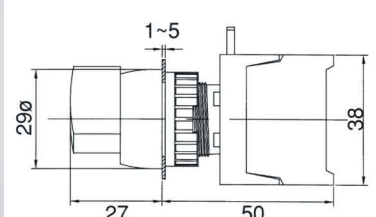

SELECTOR SWITCHES, LEVER
SWITCHES, IP65

CS — 22 — 2 — 1 — O/C — BK

Type	Mounting hole	Position	No. of contact	Type of contact	Lens colour
CS, GCS: Knob type	22 : 22 ϕ	2:2 Position	1	O: 1/O N/O	<ul style="list-style-type: none"> ● R: Red ● G: Green ● Y: Yellow ● BK: Black
LCS, GLCS: Long Knob	30 : 30 ϕ	3:3 Position	2	1a	
RS, GRS: Long & spring return			3	C: 1/C N/C	
LRS, GLRS: Long knob spring return			4	1b	
LS, GLS: Lever type			O/C: N/O+N/C		
LUS, GLUS: Lever & spring return			1a+1b		
KS, GKS: Key type drawable	2/O: 2N/O				
KSN, GKSN: Key type Non draw	2a				
KSR, GKSR: Key type spring return	2/C: 2N/C				
			2b		

CS22-1/O , 0-1
CS22-1/C , 1-0

CS22-10/C 1-2

LCS22-2/O , 2N/O 1-0-2

CS22-2/O , 2N/O 1-0-2

RS22-1/O 0-1 Spring return
RS22-1/C 1-0

LCS22-1/O , 0-1
LCS22-1/C , 1-0

LCS22-10/C 1-2

LRS22-1/O 0-1 Spring return
LRS22-1/C 1-0