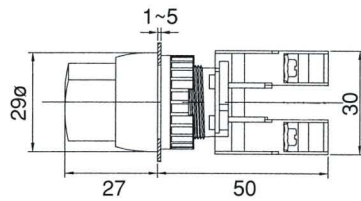

SELECTOR SWITCHES, LEVER
SWITCHES, IP65

CS — 22 — 2 — 1 — O/C — BK

Type	Mounting hole	Position	No. of contact	Type of contact	Lens colour
CS, GCS: Knob type	22 : 22 ϕ	2:2 Position	1	O: 1/O N/O	<ul style="list-style-type: none"> ● R: Red ● G: Green ● Y: Yellow ● BK: Black
LCS, GLCS: Long Knob	30 : 30 ϕ	3:3 Position	2	1a	
RS, GRS: Long & spring return			3	C: 1/C N/C	
LRS, GLRS: Long knob spring return			4	1b	
LS, GLS: Lever type			O/C: N/O+N/C		
LUS, GLUS: Lever & spring return			1a+1b		
KS, GKS: Key type drawable	2/O: 2N/O				
KSN, GKSN: Key type Non draw	2a				
KSR, GKSR: Key type spring return	2/C: 2N/C				
			2b		

CS22-1/O , 0-1
CS22-1/C , 1-0

CS22-10/C 1-2

LCS22-2/O , 2N/O 1-0-2

CS22-2/O , 2N/O 1-0-2

RS22-1/O 0-1 Spring return
RS22-1/C 1-0

LCS22-1/O , 0-1
LCS22-1/C , 1-0

LCS22-10/C 1-2

LRS22-1/O 0-1 Spring return
LRS22-1/C 1-0