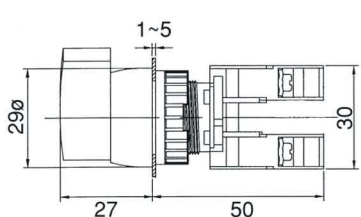

SELECTOR SWITCHES, LEVER
SWITCHES, IP65

CS — 22 — 2 — 1 — O/C — BK

Type	Mounting hole	Position	No. of contact	Type of contact	Lens colour
CS, GCS: Knob type	22 : 22 ϕ	2:2 Position	1	O: 1/O N/O	<ul style="list-style-type: none"> ● R: Red ● G: Green ● Y: Yellow ● BK: Black
LCS, GLCS: Long Knob	30 : 30 ϕ	3:3 Position	2	1a	
RS, GRS: Long & spring return			3	C: 1/C N/C	
LRS, GLRS: Long knob spring return			4	1b	
LS, GLS: Lever type			O/C: N/O+N/C		
LUS, GLUS: Lever & spring return			1a+1b		
KS, GKS: Key type drawable	2/O: 2N/O				
KSN, GKSN: Key type Non draw	2a				
KSR, GKSR: Key type spring return	2/C: 2N/C				
			2b		

CS22-1/O , 0-1
CS22-1/C , 1-0

CS22-10/C 1-2

LCS22-2/O , 2N/O 1-0-2

CS22-2/O , 2N/O 1-0-2

RS22-1/O 0-1 Spring return
RS22-1/C 1-0

LCS22-1/O , 0-1
LCS22-1/C , 1-0

LCS22-10/C 1-2

LRS22-1/O 0-1 Spring return
LRS22-1/C 1-0