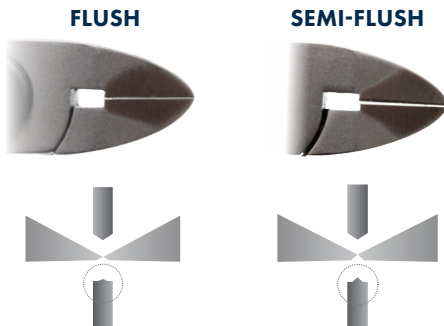

Accu-Cut

World's Finest Cutters

63-65 HRC	ESD Safe	Dual Leaf Spring Release	Flush and Semi-Flush
Forged Steel Blades	Ergonomic Grips	Reduces Hand Fatigue	Range of Sizes Available

- Ergonomic, ESD safe grips comfortable for all hand sizes
- Forged steel blades provide 63-65 HRC
- Screw joint construction for precise alignment
- Dual leaf springs reduce hand fatigue over repeated use
- Oval head and tapered head styles
- Rigorously tested in our custom made cutting machine
- Available in flush and semi-flush cutting finishes

ITEM #	DESCRIPTION
10821S	Accu-Cut Oval Head Cutter, Semi-Flush
10821F	Accu-Cut Oval Head Cutter, Flush
10822S	Accu-Cut Oval Relief Head Cutter, Semi-Flush
10822F	Accu-Cut Oval Relief Head Cutter, Flush
10823S	Accu-Cut Large Oval Head Cutter, Semi-Flush
10823F	Accu-Cut Large Oval Head Cutter, Flush
10825S	Accu-Cut Tapered Head Cutter, Semi-Flush
10825F	Accu-Cut Tapered Head Cutter, Flush
10826S	Accu-Cut Tapered Relief Head Cutter, Semi-Flush
10826F	Accu-Cut Tapered Relief Head Cutter, Flush
10827S	Accu-Cut Mini Oval Head Cutter, Semi-Flush
10827F	Accu-Cut Mini Oval Head Cutter, Flush
10828S	Accu-Cut Mini Tapered Relief Cutter, Semi-Flush
10828F	Accu-Cut Mini Tapered Relief Cutter, Flush
10829S	Accu-Cut XL Oval Head Cutter, Semi-Flush
10829F	Accu-Cut XL Oval Head Cutter, Flush