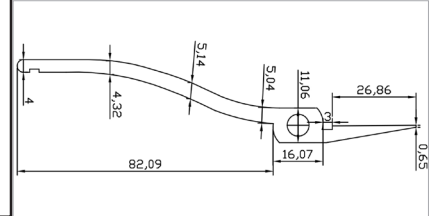

ITEM #
10847

FLAT NOSE 6" WITH SMOOTH JAWS