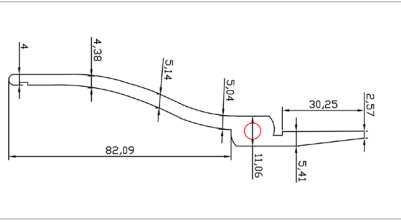

STEALTH PLIERS

CHAIN NOSE 5" WITH SMOOTH JAWS

ITEM #
10841

SHORT NEEDLE NOSE 5" WITH SMOOTH JAWS

ITEM #
10845

ROUND NOSE 5" WITH SMOOTH JAWS

ITEM #
10846

FLAT NOSE 5" WITH SMOOTH JAWS