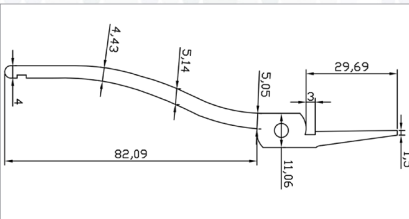

STEALTH PLIERS

CHAIN NOSE 5" WITH SMOOTH JAWS

ITEM #
10841

SHORT NEEDLE NOSE 5" WITH SMOOTH JAWS

ITEM #
10845

ROUND NOSE 5" WITH SMOOTH JAWS

ITEM #
10846

FLAT NOSE 5" WITH SMOOTH JAWS