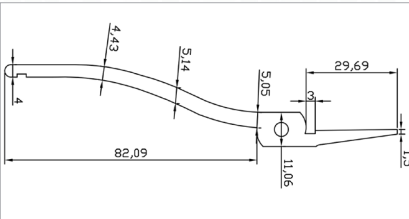

STEALTH PLIERS

CHAIN NOSE 5" WITH SMOOTH JAWS

ITEM #
10841

SHORT NEEDLE NOSE 5" WITH SMOOTH JAWS

ITEM #
10845

ROUND NOSE 5" WITH SMOOTH JAWS

ITEM #
10846

FLAT NOSE 5" WITH SMOOTH JAWS