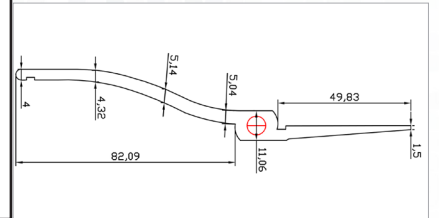

ITEM #
10847

FLAT NOSE 6" WITH SMOOTH JAWS

ITEM #
10848

LONG NEEDLE NOSE 6" WITH SERRATED JAWS

ITEM #
10849

BENT NOSE 6" WITH SMOOTH JAWS

ITEM #
10850

STEALTH PLIERS