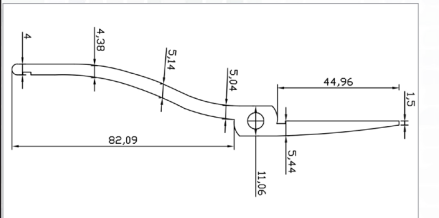

ITEM #
10847

FLAT NOSE 6" WITH SMOOTH JAWS

ITEM #
10848

LONG NEEDLE NOSE 6" WITH SERRATED JAWS

ITEM #
10849

BENT NOSE 6" WITH SMOOTH JAWS

ITEM #
10850

STEALTH PLIERS