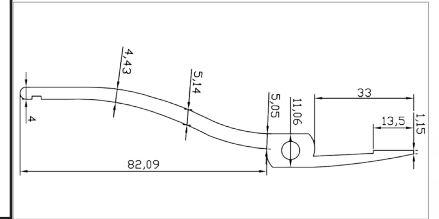

ITEM #
10848

LONG NEEDLE NOSE 6" WITH SERRATED JAWS