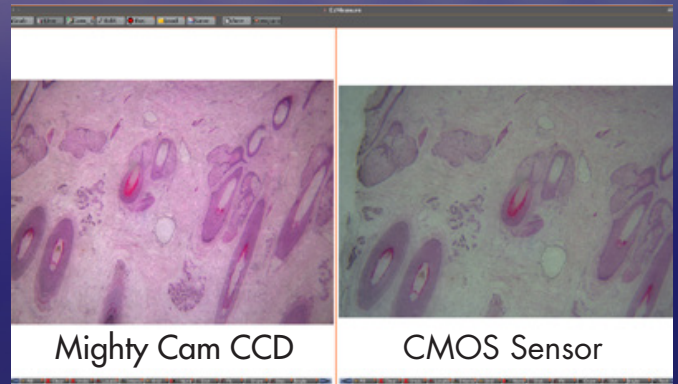

Mighty Cam CCD USB Camera

See the CCD Difference

The Mighty Cam CCD is designed for challenging lighting and color conditions. The CCD sensor provides precise color reproduction and highly detailed images for your demanding applications. When compared to standard camera sensors, the Mighty Cam CCD provides images with higher detail and accurate color. The Mighty Cam CCD is capable of high resolution images with low noise and can precisely capture moving objects. If precise color replication is critical, the exceptional quality of the Mighty Cam CCD sensor will meet the requirements of the most demanding applications. Includes ezMeasure Software for image/video capture, measurements, annotation, analysis and more.

1/2" CCD Sensor

Mighty Cam CCD

CMOS Sensor

Comparison image created with the included ezMeasure Software

MIGHTY CAM CCD CAMERA	
IMAGE SENSOR	1/2" 1.4MP Color CCD
OUTPUT	USB 2.0
PIXEL SIZE	4.65 x 4.65µm
FRAME RATE/RESOLUTION	20FPS (1360 x 1024) 30FPS (1920 x 1080) 45FPS (1024 x 768) 36FPS (1280 x 960)
WHITE BALANCE	Automatic/Manual
SCAN TYPE	Progressive Scan
LENS MOUNT	C Mount
SYSTEMS	Windows 7 & 8
OUTER DIMENSIONS	52mm x 52mm x 39.7mm (2.4" x 2.4" x 1.5" inches)
WEIGHT	121g (.35lbs)
PHOTO FORMAT	JPEG/BMP/PNG/RAW
SHUTTER	Global
COLOR	RGB
PACKAGE CONTENTS	Camera USB Cable Lens Cap Cover ezMeasure Software

Part #	Description	Sensor
26100-245	Mighty Cam CCD	CCD

Supports TWAIN and DirectShow Interfaces

ezMeasure Software

Analysis Made "EZ"

ezMeasure Software is your digital analization solution. Capture high quality images, record video for playback, calibrate for accurate measurements, annotate and record data. It's all "EZ" with ezMeasure

Measure, Annotate and Analyze

Utilize ezMeasure's features to callibrate, make accurate measurements, annotate your data and create reports

Capture High Quality Images

Create enhanced still photos or record a live video stream for play back