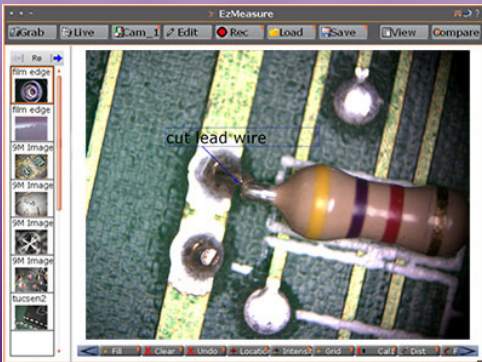

Mighty Cam CCD USB Camera

See the CCD Difference

The Mighty Cam CCD is designed for challenging lighting and color conditions. The CCD sensor provides precise color reproduction and highly detailed images for your demanding applications. When compared to standard camera sensors, the Mighty Cam CCD provides images with higher detail and accurate color. The Mighty Cam CCD is capable of high resolution images with low noise and can precisely capture moving objects. If precise color replication is critical, the exceptional quality of the Mighty Cam CCD sensor will meet the requirements of the most demanding applications. Includes ezMeasure Software for image/video capture, measurements, annotation, analysis and more.

1/2" CCD Sensor

Mighty Cam CCD

CMOS Sensor

Comparison image created with the included ezMeasure Software

MIGHTY CAM CCD CAMERA	
IMAGE SENSOR	1/2" 1.4MP Color CCD
OUTPUT	USB 2.0
PIXEL SIZE	4.65 x 4.65µm
FRAME RATE/RESOLUTION	20FPS (1360 x 1024) 30FPS (1920 x 1080) 45FPS (1024 x 768) 36FPS (1280 x 960)
WHITE BALANCE	Automatic/Manual
SCAN TYPE	Progressive Scan
LENS MOUNT	C Mount
SYSTEMS	Windows 7 & 8
OUTER DIMENSIONS	52mm x 52mm x 39.7mm (2.4" x 2.4" x 1.5" inches)
WEIGHT	121g (.35lbs)
PHOTO FORMAT	JPEG/BMP/PNG/RAW
SHUTTER	Global
COLOR	RGB
PACKAGE CONTENTS	Camera USB Cable Lens Cap Cover ezMeasure Software

Part #	Description	Sensor
26100-245	Mighty Cam CCD	CCD

Supports TWAIN and DirectShow Interfaces

ezMeasure Software

Analysis Made "EZ"

ezMeasure Software is your digital analization solution. Capture high quality images, record video for playback, calibrate for accurate measurements, annotate and record data. It's all "EZ" with ezMeasure

Measure, Annotate and Analyze

Utilize ezMeasure's features to callibrate, make accurate measurements, annotate your data and create reports

Capture High Quality Images

Create enhanced still photos or record a live video stream for play back