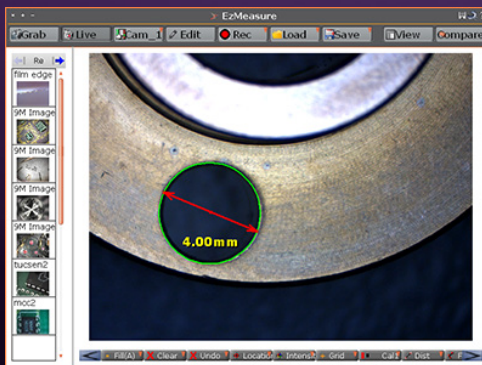

1/2" CCD Sensor

Mighty Cam CCD

CMOS Sensor

Comparison image created with the included ezMeasure Software

MIGHTY CAM CCD CAMERA	
IMAGE SENSOR	1/2" 1.4MP Color CCD
OUTPUT	USB 2.0
PIXEL SIZE	4.65 x 4.65µm
FRAME RATE/RESOLUTION	20FPS (1360 x 1024) 30FPS (1920 x 1080) 45FPS (1024 x 768) 36FPS (1280 x 960)
WHITE BALANCE	Automatic/Manual
SCAN TYPE	Progressive Scan
LENS MOUNT	C Mount
SYSTEMS	Windows 7 & 8
OUTER DIMENSIONS	52mm x 52mm x 39.7mm (2.4" x 2.4" x 1.5" inches)
WEIGHT	121g (.35lbs)
PHOTO FORMAT	JPEG/BMP/PNG/RAW
SHUTTER	Global
COLOR	RGB
PACKAGE CONTENTS	Camera USB Cable Lens Cap Cover ezMeasure Software

Part #	Description	Sensor
26100-245	Mighty Cam CCD	CCD

Supports TWAIN and DirectShow Interfaces

ezMeasure Software

Analysis Made "EZ"

ezMeasure Software is your digital analization solution. Capture high quality images, record video for playback, calibrate for accurate measurements, annotate and record data. It's all "EZ" with ezMeasure

Measure, Annotate and Analyze

Utilize ezMeasure's features to callibrate, make accurate measurements, annotate your data and create reports

Capture High Quality Images

Create enhanced still photos or record a live video stream for play back

Measurement Tools

- Set the image pixels to real units eg. mm or inches.
- Record and save multiple calibration settings.
- Measure the distances between different points

X-ON Electronics

Largest Supplier of Electrical and Electronic Components