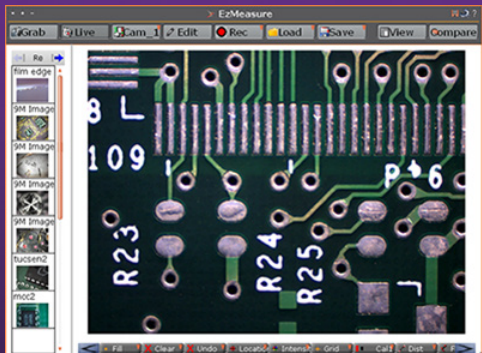

1/2" CCD Sensor

Mighty Cam CCD

CMOS Sensor

Comparison image created with the included ezMeasure Software

MIGHTY CAM CCD CAMERA	
IMAGE SENSOR	1/2" 1.4MP Color CCD
OUTPUT	USB 2.0
PIXEL SIZE	4.65 x 4.65µm
FRAME RATE/RESOLUTION	20FPS (1360 x 1024) 30FPS (1920 x 1080) 45FPS (1024 x 768) 36FPS (1280 x 960)
WHITE BALANCE	Automatic/Manual
SCAN TYPE	Progressive Scan
LENS MOUNT	C Mount
SYSTEMS	Windows 7 & 8
OUTER DIMENSIONS	52mm x 52mm x 39.7mm (2.4" x 2.4" x 1.5" inches)
WEIGHT	121g (.35lbs)
PHOTO FORMAT	JPEG/BMP/PNG/RAW
SHUTTER	Global
COLOR	RGB
PACKAGE CONTENTS	Camera USB Cable Lens Cap Cover ezMeasure Software

Part #	Description	Sensor
26100-245	Mighty Cam CCD	CCD

Supports TWAIN and DirectShow Interfaces

ezMeasure Software

Analysis Made "EZ"

ezMeasure Software is your digital analization solution. Capture high quality images, record video for playback, calibrate for accurate measurements, annotate and record data. It's all "EZ" with ezMeasure

Measure, Annotate and Analyze

Utilize ezMeasure's features to callibrate, make accurate measurements, annotate your data and create reports

Capture High Quality Images

Create enhanced still photos or record a live video stream for play back

Measurement Tools

- Set the image pixels to real units eg. mm or inches.
- Record and save multiple calibration settings.
- Measure the distances between different points

X-ON Electronics

Largest Supplier of Electrical and Electronic Components