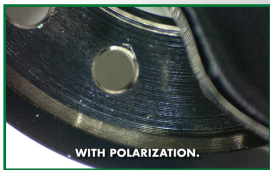

NEW

Ring Light **LED** w/Polarizer

Reduces Glare or reflection and brings out surface detail

60 LED ring light with Polarizer/Analyzer is ideal for illuminating shiny or highly reflective parts. Rotate the polarizer ring slowly till the glare is reduced or eliminated.

The LED lights are flicker free, energy efficient and ecofriendly and operate at low temperature and do not change color over time.

Opening 70mm with three thumb screws for easy mounting.

Comes complete with light control box and ring light adapter.

Features

- Polarizer with Analyzer reduces glare and reflections from shiny parts
- Flicker Free
- No color change with temperature
- Energy saving and eco friendly

RING LIGHT LED w/POLARIZER	
LED COLOR	60 White LED
LIGHTING CONTROL	Variable
LED COLOR TEMPERATURE	8000k
LIGHT INTENSITY	300 lumens
LED LIFE	minimum 20,000 hours
INNER DIAMETER	70mm
WORKING DISTANCE	100mm
POWER SUPPLY	AC90-240V OUT DC18-22V
PACKAGE CONTENTS	One ring light, ring light adapter and variable light control box

Part #	Description
26200B-214	Ring Light LED with Polarizer