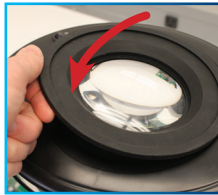

In-X

Interchangeable Magnification
Patent Pending

- Interchangeable Lenses
- Choose Your Magnification
- 64 SMD LEDs
- 20,000 Hour Lifespan
- Brightness Controls
- Touch Sensitive Buttons
- Spring Balanced Arm
- No Pinch Hazards

The Next Level
X - change lenses
- pand magnification
- tended flexibility

Easy Lens Replacement,
No Tools Required

Remove Lens

Insert New Lens

Interchangeable Lens
5 diopter, 2.25x magnification

Brightness Control
touch sensitive buttons

Covered Spring
Balanced Arm
no pinching hazards or
exposed springs

Tension Control Knob
adjusts 360°
rotatable head

Decorative Stainless
Steel Ring

Xplore the Possibilities

Crystal clear lenses provide up to 4.75x magnification