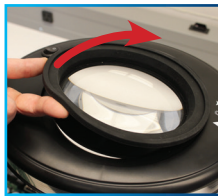

In-X

Interchangeable Magnification
Patent Pending

- Interchangeable Lenses
- Choose Your Magnification
- 64 SMD LEDs
- 20,000 Hour Lifespan
- Brightness Controls
- Touch Sensitive Buttons
- Spring Balanced Arm
- No Pinch Hazards

The Next Level
X - change lenses
- pand magnification
- tended flexibility

Easy Lens Replacement,
No Tools Required

Remove Lens

Insert New Lens

Interchangeable Lens
5 diopter, 2.25x magnification

Brightness Control
touch sensitive buttons

Covered Spring
Balanced Arm
no pinching hazards or
exposed springs

Tension Control Knob
adjusts 360°
rotatable head

Decorative Stainless
Steel Ring

Xplore the Possibilities

Crystal clear lenses provide up to 4.75x magnification