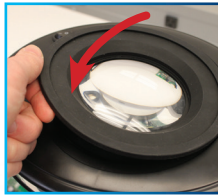

In-X

Interchangeable Magnification
Patent Pending

- Interchangeable Lenses
- Choose Your Magnification
- 64 SMD LEDs
- 20,000 Hour Lifespan
- Brightness Controls
- Touch Sensitive Buttons
- Spring Balanced Arm
- No Pinch Hazards

The Next Level

- change lenses
- pand magnification
- tended flexibility

Easy Lens Replacement, No Tools Required

Remove Lens

Insert New Lens

Interchangeable Lens
5 diopter, 2.25x magnification

Brightness Control
touch sensitive buttons

Covered Spring
Balanced Arm

no pinching hazards or
exposed springs

Tension Control Knob
adjusts 360°
rotatable head

Decorative Stainless
Steel Ring

Xplore the Possibilities

Crystal clear lenses provide up to 4.75x magnification