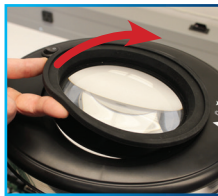

In-X

Interchangeable Magnification
Patent Pending

- Interchangeable Lenses
- Choose Your Magnification
- 64 SMD LEDs
- 20,000 Hour Lifespan
- Brightness Controls
- Touch Sensitive Buttons
- Spring Balanced Arm
- No Pinch Hazards

The Next Level

- change lenses
- pand magnification
- tended flexibility

Easy Lens Replacement, No Tools Required

Remove Lens

Insert New Lens

Interchangeable Lens
5 diopter, 2.25x magnification

Brightness Control
touch sensitive buttons

Covered Spring
Balanced Arm

no pinching hazards or
exposed springs

Tension Control Knob
adjusts 360°
rotatable head

Decorative Stainless
Steel Ring

Xplore the Possibilities

Crystal clear lenses provide up to 4.75x magnification