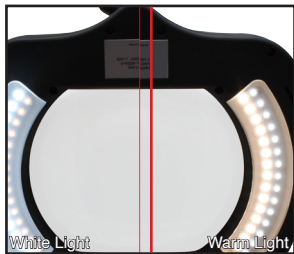

# Mighty Vue Pro 5D ESD Safe Magnifying Lamp

with color temperature control

7.5 Inch x 6.2 inch/ 5 Diopter Lens  
2.25x Magnification

Color Temperature Range: 3500K - 6500K  
Illumination: Max 1100lm

Heavy-Duty  
Mounting Clamp

Aven's **MightyVue Pro** LED series magnifying lamps are in a class of their own. Featuring adjustable color temperature (3500K-6500K), brightness control (max 1100lm), in addition to an attractive design, the Mighty Vue Pro series lamps are the most advanced available.

- Touch-sensitive brightness and color temperature controls
- Large 7.5 x 6.2 inch, 5-Diopter crystal-clear glass lens for distortion-free viewing
- Adjustable spring-balanced arm ensures a large working range
- 360° swivel motion allows the head to be placed in any position
- Covered spring arm prevents pinching hazards
- ESD Safe coating

MIGHTY VUE PRO 5D ESD SAFE	
<b>MAGNIFICATION</b>	2.25X (5-Diopter)
<b>LENS DIAMETER</b>	7.5in x 6.2in
<b>ADJUSTABLE ARM LENGTH</b>	Max 36in
<b>COLOR</b>	Black
<b>LIGHTING</b>	60 LED Lights
<b>ESD Safe</b>	Yes