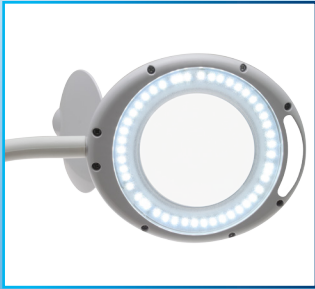

LED Illumination

- 36 SMD LED lights
- Super bright illumination
- Low power consumption