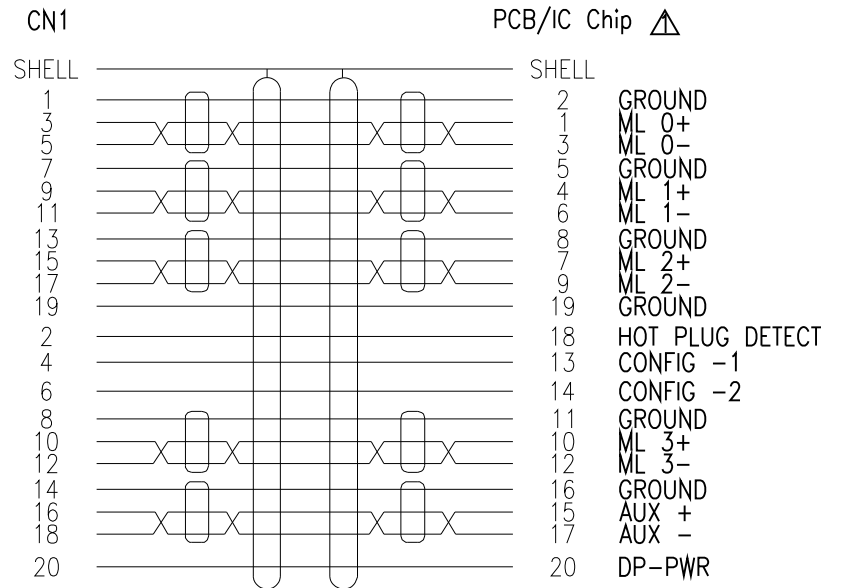

FOR RoHS

CABLE: UL20276 (32AWG \*1P+D+AL)\*5C+32AWG\*5C+AL+B (BLACK)  
 CN1: DISPLAYPORT 20PIN MALE SOLDER TYPE  
 CN2: HDMI 19PIN FEMALE TYPE  
 W/PLASTIC ASSEMBLY HOOD (BLACK)  
 IC: PARADE PS8121E QFN48

TOLERANCE	E	REVISE	Jul.21.16'
	D	REVISE	Jun.27.14'
	C	REVISE	Apr.26.12'
	B	REVISE	Mar.06.12'
	REV.	DESCRIPTION	DATE
X.	±		
.X	±		
.XX	±		
.XXX	±		

E.I.C.E- <b>CALL</b> ENTERPRISE CO.,LTD.		TITLE: ROUND CABLE DISPLAYPORT ~ HDMI			
		PART NO: 0130-005-0203			
APPD: <b>陳德勝</b>	MAT'L:	DWG NO: 103100-E3531			
CHKD: Chun.Ter.Chlu	BODY:		UNITS	SCALE	SHEET
DRWN: Wen.Kai	CLIENT: 06-40		mm	1:1	