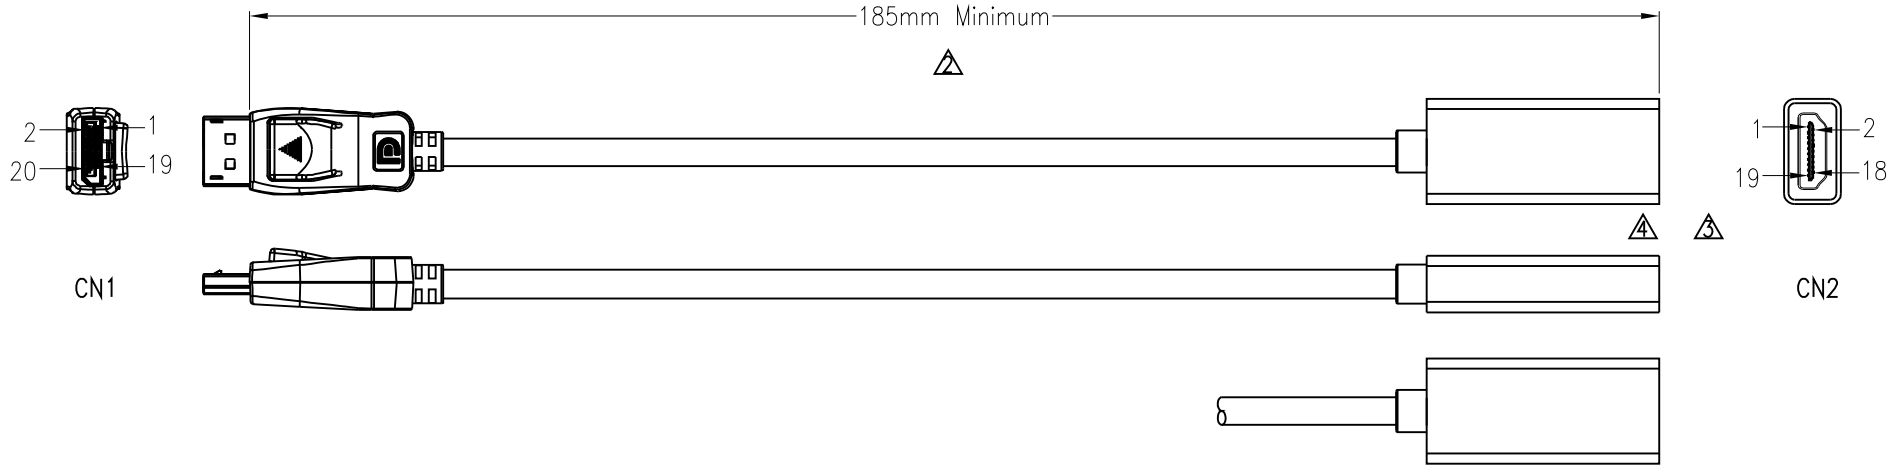

FOR RoHS

CABLE: UL20276 (32AWG \*1P+D+AL)\*5C+32AWG\*5C+AL+B (BLACK)  
 CN1: DISPLAYPORT 20PIN MALE SOLDER TYPE  
 CN2: HDMI 19PIN FEMALE TYPE  
 W/PLASTIC ASSEMBLY HOOD (BLACK)  
 IC: PARADE PS8121E QFN48

TOLERANCE	E	REVISE	Jul.21.16'
	D	REVISE	Jun.27.14'
	C	REVISE	Apr.26.12'
	B	REVISE	Mar.06.12'
	REV.	DESCRIPTION	DATE
X.	±		
.X	±		
.XX	±		
.XXX	±		

E.I.C.E- <b>CALL</b> ENTERPRISE CO.,LTD.		TITLE: ROUND CABLE DISPLAYPORT ~ HDMI			
		PART NO: 0130-005-0203			
APPD: <b>陳德勝</b>	MAT'L:	DWG NO: 103100-E3531			
CHKD: Chun.Ter.Chlu	BODY:		UNITS	SCALE	SHEET
DRWN: Wen.Kai	CLIENT: 06-40		mm	1:1	