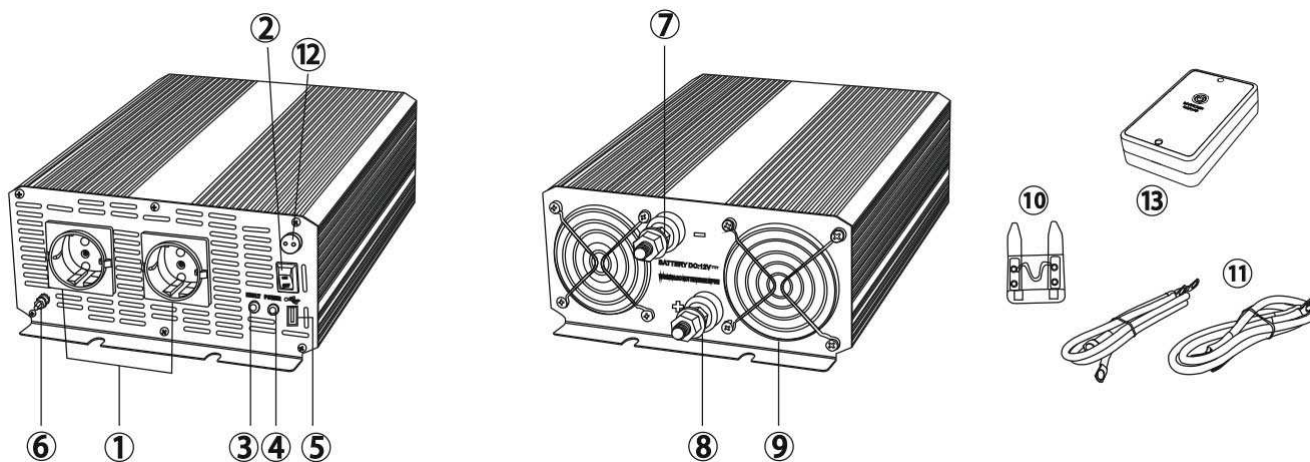

## 12 VDC / 230 VAC 3000W / 1500W

	<p>Battery deep discharge protection (AC output off):</p>	<p>Input voltage: 11VDC ÷ 15VDC          Output voltage: 230VAC          Surge power: 3000VA          Rated power: 1500VA          Output wave form: Pure sine wave          Motor soft start: YES          Overload protection: YES          Shortcut protection: YES          Thermal protection: YES          Overvoltage protection: 15VDC          Operating temperature: 0 ~ +40°C          Efficiency: &gt; 92%          Cooling: Active          Terminals: M8          230V socket: 2 pcs          Case: Aluminium          Protection: IP21          Dimensions: 370x230x108 [mm]          Weight [kg]: 5.33kg          Product code: 5903332566150</p>
---	---	---

### Inverter description

- 1 - 230V socket
- 2 - main switch
- 3 - indicator (fault)
- 4 - indicator (power on)
- 5 - USB charging port
- 6 - grounding
- 12 - remote control connector

- 7 - 12V negative terminal
- 8 - 12V positive terminal
- 9 - fan
- 10 - fuse
- 11 - 12V power cables
- 13 - remote control