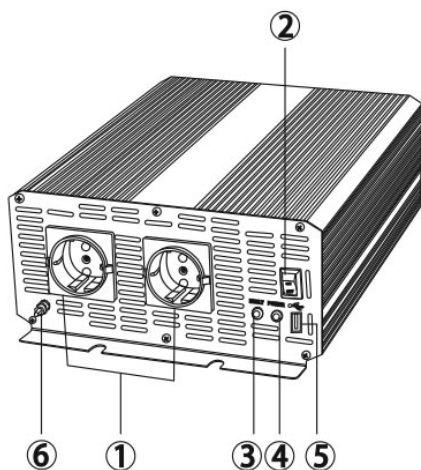

## 24 VDC / 230 VAC 4000W / 2000W

	<p>Battery deep discharge protection (AC output off):</p>	<p>Input voltage: 22VDC ÷ 30VDC          Output voltage: 230VAC          Surge power: 4000VA          Rated power: 2000VA          Output wave form: Pure sine wave          Motor soft start: YES          Overload protection: YES          Shortcut protection: YES          Thermal protection: YES          Overvoltage protection: 30VDC          Operating temperature: 0 ~ +40°C          Efficiency: &gt; 92%          Cooling: Active          Terminals: M10          230V socket: 2 pcs          Case: Aluminium          Protection: IP21          Dimensions: 370x230x108 [mm]          Weight [kg]: 5.33kg          Product code: 5903332566112</p>
---	---	--

### Inverter description

- 1 - 230V socket
- 2 - main switch
- 3 - indicator (fault)
- 4 - indicator (power on)
- 5 - USB charging port
- 6 - grounding

- 7 - 24V negative terminal
- 8 - 24V positive terminal
- 9 - fan