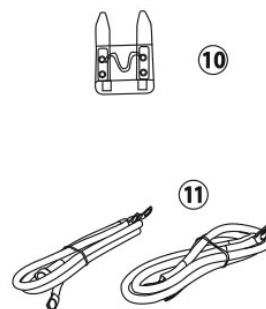

## 24 VDC / 230 VAC 4000W / 2000W

	<p>Battery deep discharge protection (AC output off):</p>	<p>Input voltage: 22VDC ÷ 30VDC          Output voltage: 230VAC          Surge power: 4000VA          Rated power: 2000VA          Output wave form: Pure sine wave          Motor soft start: YES          Overload protection: YES          Shortcut protection: YES          Thermal protection: YES          Overvoltage protection: 30VDC          Operating temperature: 0 ~ +40°C          Efficiency: &gt; 92%          Cooling: Active          Terminals: M10          230V socket: 2 pcs          Case: Aluminium          Protection: IP21          Dimensions: 370x230x108 [mm]          Weight [kg]: 5.33kg          Product code: 5903332566112</p>
---	---	--

### Inverter description

- 1 - 230V socket
- 2 - main switch
- 3 - indicator (fault)
- 4 - indicator (power on)
- 5 - USB charging port
- 6 - grounding

- 7 - 24V negative terminal
- 8 - 24V positive terminal
- 9 - fan