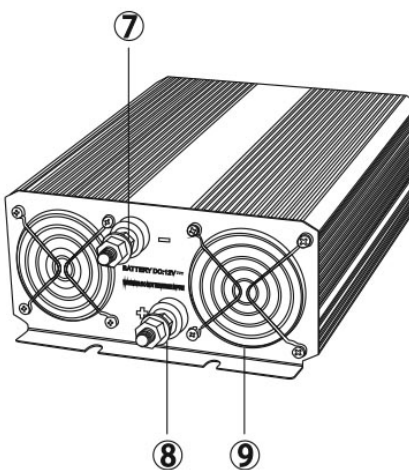

# PURE SINE VOLTAGE INVERTER IPS-4000S

## 24 VDC / 230 VAC 4000W / 2000W

	<p>Battery deep discharge protection (AC output off):</p>	<p>Input voltage: 22VDC ÷ 30VDC          Output voltage: 230VAC          Surge power: 4000VA          Rated power: 2000VA          Output wave form: Pure sine wave          Motor soft start: YES          Overload protection: YES          Shortcut protection: YES          Thermal protection: YES          Overvoltage protection: 30VDC          Operating temperature: 0 ~ +40°C          Efficiency: &gt; 92%          Cooling: Active          Terminals: M10          230V socket: 2 pcs          Case: Aluminium          Protection: IP21          Dimensions: 370x230x108 [mm]          Weight [kg]: 5.33kg          Product code: 5903332566112</p>
---	---	--

### Inverter description

- 1 - 230V socket
- 2 - main switch
- 3 - indicator (fault)
- 4 - indicator (power on)
- 5 - USB charging port
- 6 - grounding

- 7 - 24V negative terminal
- 8 - 24V positive terminal
- 9 - fan