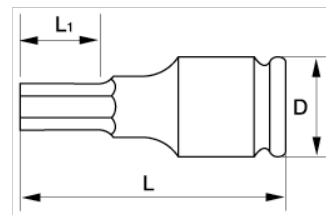

**7993M**

**1" Square Drive Socket Drivers for  
Hex Head Screws Phosphate  
Finish**

#### PRODUCT DETAILS

- Phosphate finish
- High-performance alloy steel
- To be used with machines
- For maximum safety use clamping springs
- 1" hexagonal tip socket driver

**Follow the Fish!**

## PRODUCT ATTRIBUTES

Product		<b>D</b>	<b>L</b>	<b>L1</b>		
<b>7993M0170</b>	17 mm	54 mm	100 mm	20 mm	K560F-7	680 g
<b>7993M0190</b>	19 mm	54 mm	100 mm	21 mm	K560F-7	700 g
<b>7993M0220</b>	22 mm	54 mm	100 mm	26 mm	K560F-7	660 g
<b>7993M0270</b>	27 mm	54 mm	100 mm	28 mm	K560F-7	770 g