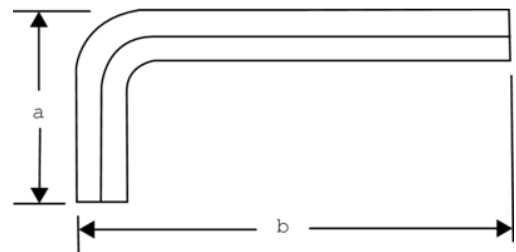

SS324

**Metric Stainless Steel L-Keys with
Long Ball End for Hex Screws**

PRODUCT DETAILS

- AISI 420 stainless steel body
- Magnetic
- Hexagon head key, metric sizes
- High strength and hardness
- Can be Autoclave Sterilized at 121°C
- Produced according to ISO 2936

Follow the Fish!

PRODUCT ATTRIBUTES

Product		a	b	
SS324-1.5	1.5 mm	16 mm	80 mm	1 g
SS324-2	2 mm	18 mm	85 mm	3 g
SS324-2.5	2.5 mm	21 mm	93 mm	5 g
SS324-3	3 mm	23 mm	103 mm	7 g
SS324-4	4 mm	29 mm	110 mm	14 g
SS324-5	5 mm	31 mm	123 mm	31 g
SS324-6	6 mm	38 mm	146 mm	41 g
SS324-8	8 mm	44 mm	168 mm	82 g
SS324-10	10 mm	50 mm	180 mm	138 g