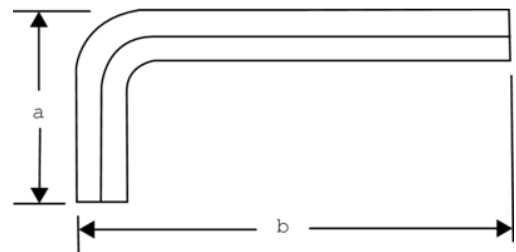

SS324

Metric Stainless Steel L-Keys with Long Ball End for Hex Screws

PRODUCT DETAILS

- AISI 420 stainless steel body
- Magnetic
- Hexagon head key, metric sizes
- High strength and hardness
- Can be Autoclave Sterilized at 121°C
- Produced according to ISO 2936

Follow the Fish!

PRODUCT ATTRIBUTES

Product		a	b	
SS324-1.5	1.5 mm	16 mm	80 mm	1 g
SS324-2	2 mm	18 mm	85 mm	3 g
SS324-2.5	2.5 mm	21 mm	93 mm	5 g
SS324-3	3 mm	23 mm	103 mm	7 g
SS324-4	4 mm	29 mm	110 mm	14 g
SS324-5	5 mm	31 mm	123 mm	31 g
SS324-6	6 mm	38 mm	146 mm	41 g
SS324-8	8 mm	44 mm	168 mm	82 g
SS324-10	10 mm	50 mm	180 mm	138 g