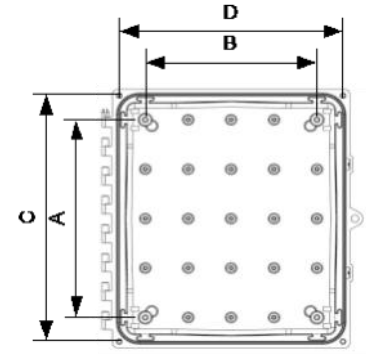

ATTABOX™

Rated IP68
UL/cUL-508A
UL/cUL-50E
Type 3R,4,4X,12
File: E319779