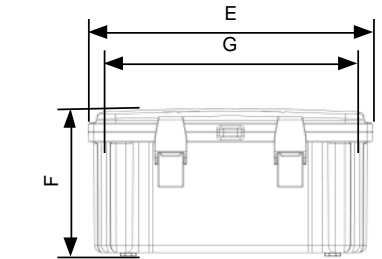

UL1741 Compliant