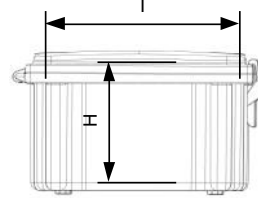

UL1741 Compliant