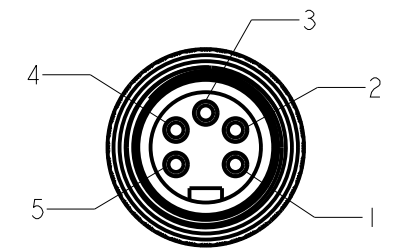

8 | 7 | 6 | 5 | 4 | 3 | 2 | 1

TABLE OF LENGTHS		
P/N	MODEL NO.	"L1" (m[FT])
808528	MBCCL-503SS	1 [3.28]
808529	MBCCL-506SS	2 [6.56]
808530	MBCCL-512SS	4 [13.12]
808531	MBCCL-520SS	6 [19.69]

FEMALE POLES

- 1. PURPLE
- 2. WHITE
- 3. YELLOW/GREEN
- 4. BLACK
- 5. GRAY

MALE POLES

- 1. PURPLE
- 2. WHITE
- 3. YELLOW/GREEN
- 4. BLACK
- 5. GRAY

NOTES:
 1. ALL DIMENSIONS ARE MILLIMETERS [INCHES] UNLESS OTHERWISE NOTED.
 2. REFER TO "www.bannerengineering.com" FOR ADDITIONAL DATA AND SPECIFICATIONS.