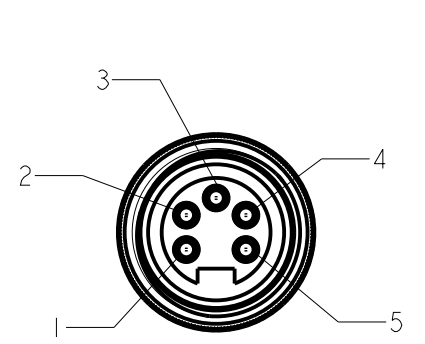

8 | 7 | 6 | 5 | 4 | 3 | 2 | 1

TABLE OF LENGTHS		
P/N	MODEL NO.	"L1" (m[FT])
808528	MBCCL-503SS	1 [3.28]
808529	MBCCL-506SS	2 [6.56]
808530	MBCCL-512SS	4 [13.12]
808531	MBCCL-520SS	6 [19.69]

FEMALE POLES

- 1. PURPLE
- 2. WHITE
- 3. YELLOW/GREEN
- 4. BLACK
- 5. GRAY

MALE POLES

- 1. PURPLE
- 2. WHITE
- 3. YELLOW/GREEN
- 4. BLACK
- 5. GRAY

NOTES:
 1. ALL DIMENSIONS ARE MILLIMETERS [INCHES] UNLESS OTHERWISE NOTED.
 2. REFER TO "www.bannerengineering.com" FOR ADDITIONAL DATA AND SPECIFICATIONS.