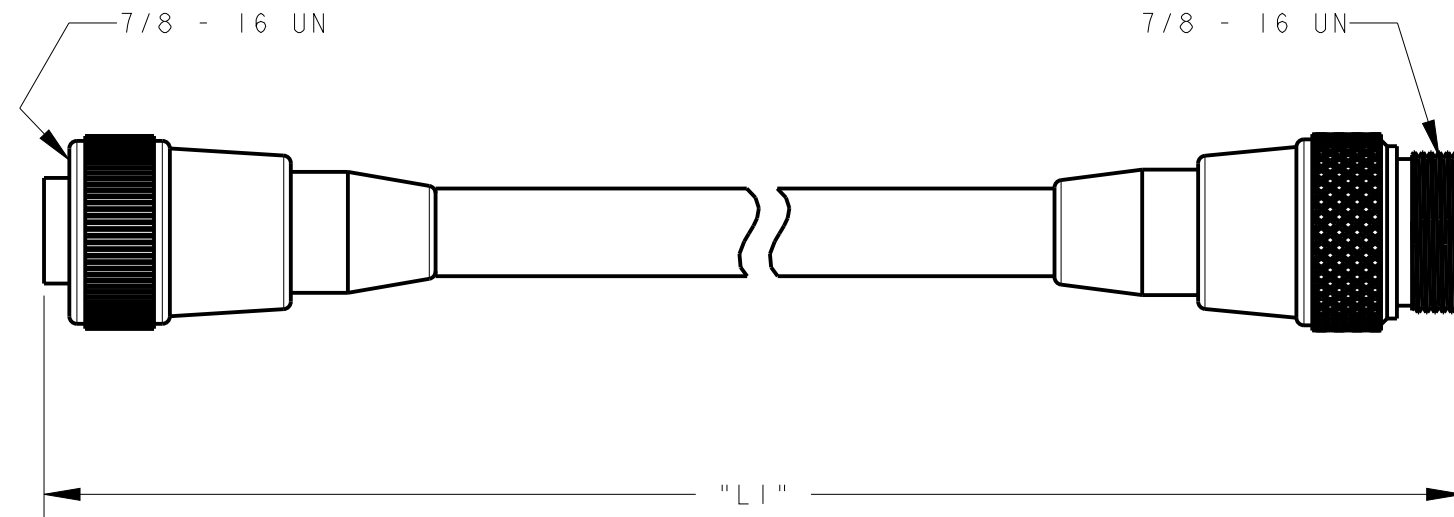

8 | 7 | 6 | 5 | 4 | 3 | 2 | 1

TABLE OF LENGTHS		
P/N	MODEL NO.	"L1" (m[FT])
808528	MBCCL-503SS	1 [3.28]
808529	MBCCL-506SS	2 [6.56]
808530	MBCCL-512SS	4 [13.12]
808531	MBCCL-520SS	6 [19.69]

FEMALE POLES

- 1. PURPLE
- 2. WHITE
- 3. YELLOW/GREEN
- 4. BLACK
- 5. GRAY

MALE POLES

- 1. PURPLE
- 2. WHITE
- 3. YELLOW/GREEN
- 4. BLACK
- 5. GRAY

NOTES:
 1. ALL DIMENSIONS ARE MILLIMETERS [INCHES] UNLESS OTHERWISE NOTED.
 2. REFER TO "www.bannerengineering.com" FOR ADDITIONAL DATA AND SPECIFICATIONS.