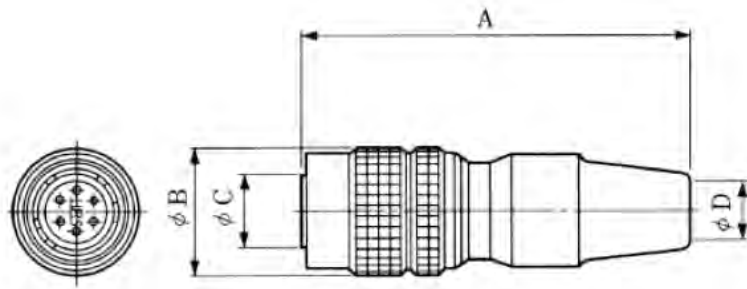

Basler

Technical Specification

Power Connector 6p HRS, female
Order Number 1000001912

Basler AG
An der Strusbek 60-62
22926 Ahrensburg, Germany

Plug (Solder type):

No.of pins	A	ØB	ØC	ØD	Weight
6	35mm	11.5mm	7mm	5mm	9g

Materials:

Part	Material	Finish
Shell	Zincalloy and Brass	Satin-finished nickel plate
Insulator	Polyamide/PBT	(Blue or Black)
Female terminal	Beryllium/Phosphor bronze	Silver or Gold plating

Contacting Basler Support Worldwide