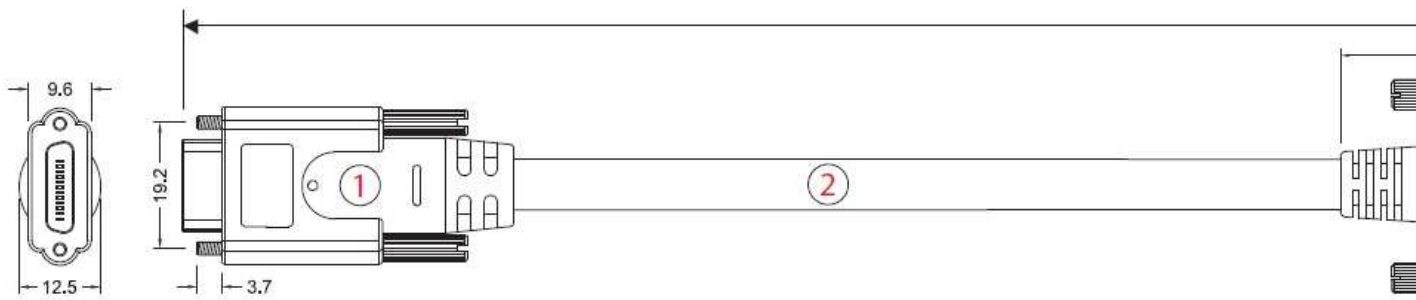

Basler

Technical Specification

PoCL Cable Camera Link SDR/MDR Full 3m

for ace CMOSIS CL, racer CL

Order Number 2000031082

Version: 01 Language: 000 (English)

Release Date: May 24th 2012

Basler AG

An der Strusbek 60-62

22926 Ahrensburg, Germany

Drawing

Item	Description
1	26P Male HDR (SDR) Moulded Connector. <IVORY> (connector HDR-E26MSG1+)
2	MCD-408 UL20276 11STP#30 100Ohm, 2C+2Cui#28 [8.4] IVORY <Full Duplex, PoCL>
3	26P Male MDR Moulded Connector <IVORY>

Specification

1	1	Black	Power L +12V
14	14	1	Inner Shield
2	25	white	Tx Data 0-
15	12	red	Tx Data 0+
3	24	white	Tx Data 1-
16	11	blue	Tx Data 1+
4	23	white	Tx Data 2-
17	10	green	Tx Data 2+
5	22	white	XCLK-
18	9	yellow	XCLK+
6	21	white	Tx Data 3-
19	8	violet	Tx Data 3+
7	20	red	SerTC+
20	7	black	SerTC-
8	19	black	SerTFG-
21	6	blue	SerTFG+
9	18	black	CC1-
22	5	green	CC1+
10	17	yellow	CC2+
23	4	black	CC2-
11	16	black	CC3-
24	3	violet	CC3+
12	15	white	CC4+
25	2	black	CC4-
13	13	2	Inner Shield
26	26	White	Power L +12V
		Housing	Outer Shield