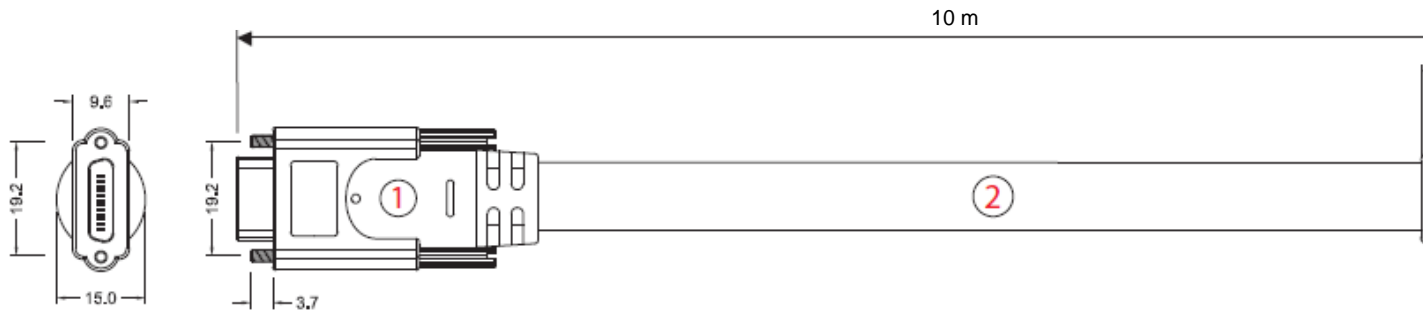

Order number	Description	
2000031084	Cable Camera Link PoCL SDR/MDR Full, 10 m	

Drawing

Item	Description
1	26P Male HDR (SDR) Moulded Connector. <IVORY> (HDR-E26MAG1)
2	MCD-403 11STP+2C+2uiC#26 [11] IVORY
3	26P Male MDR Moulded Connector <IVORY>