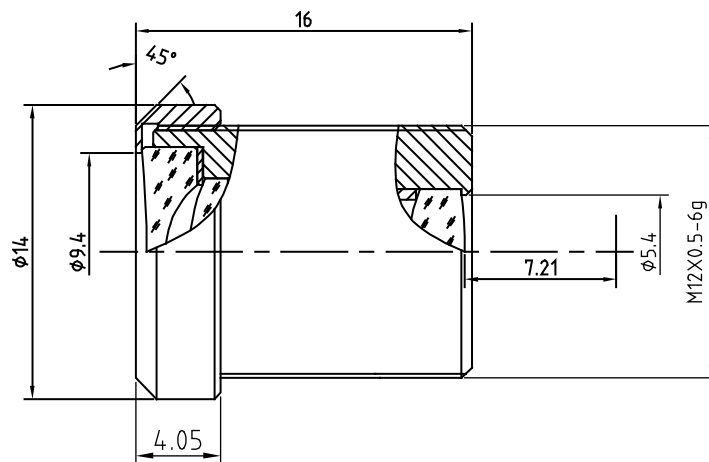

Lens Evetar M13B04218 F1.8 f4.2mm 1/3"

Order Numbers

- 2000035175 (without IR cut filter)
- 2000035176 (with IR cut filter)

Key Features

- S-mount lens with optimum price/performance ratio
- 1/3" lens with fixed focal length of 4.2 mm and fixed iris of f/1.8
- Available with IR cut filter (for color cameras) or without IR cut filter (for mono cameras)

Technical Specifications	
Image Circle	1/3"
Focal Length	4.2 mm
Aperture	f/1.8
Iris Type	fixed
MOD	200 mm
Resolution	MP
Angle of View (D / H / V)	89° / 71° / 49.5°
Back Focal Length	7.21 mm
Mount	M12x0.5-6g