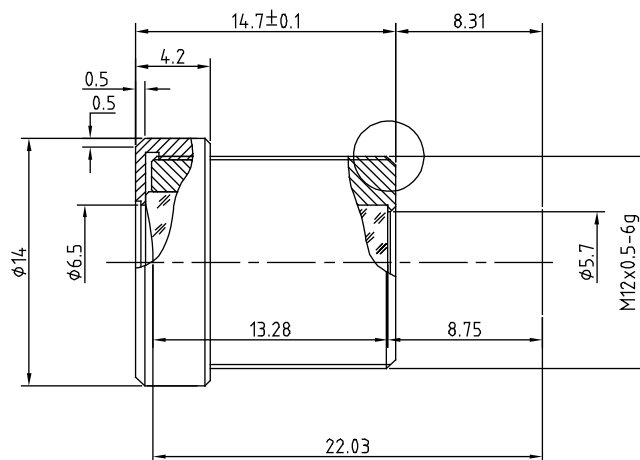

Lens Evetar M13B0618 F1.8 f6mm 1/3"

Order Numbers

- 2000035177 (without IR cut filter)
- 2000035178 (with IR cut filter)

Key Features

- S-mount lens with optimum price/performance ratio
- 1/3" lens with fixed focal length of 6.0 mm and fixed iris of f/1.8
- Available with IR cut filter (for color cameras) or without IR cut filter (for mono cameras)

Technical Specifications	
Image Circle	1/3"
Focal Length	6.0 mm
Aperture	f/1.8
Iris Type	fixed
MOD	200 mm
Resolution	MP
Angle of View (D / H / V)	60° / 48° / 34.5°
Back Focal Length	8.75 mm
Mount	M12x0.5-6g