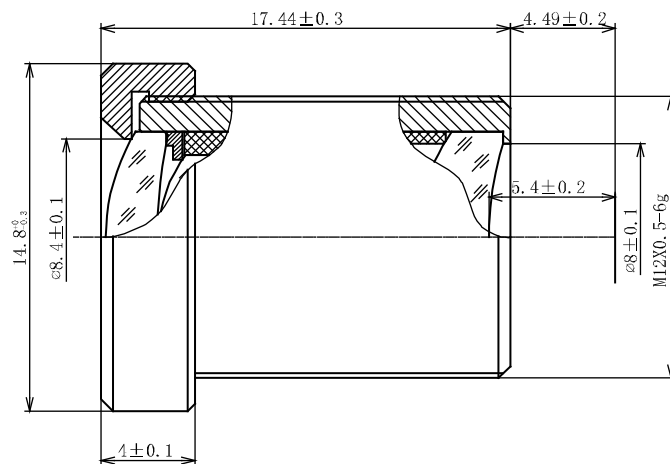

### Order Numbers

- 2000035179 (without IR cut filter)
- 2000035180 (with IR cut filter)

### Key Features

- S-mount lens with optimum price/performance ratio
- 1/3" lens with fixed focal length of 8.0 mm and fixed iris of f/1.8
- Available with IR cut filter (for color cameras) or without IR cut filter (for mono cameras)

Technical Specifications	
Image Circle	1/3"
Focal Length	8.0 mm
Aperture	f/1.8
Iris Type	fixed
MOD	200 mm
Resolution	MP
Angle of View (D / H / V)	45° / 35.5° / 26°
Back Focal Length	5.4 mm
Mount	M12x0.5-6g

(Dimensions in mm)