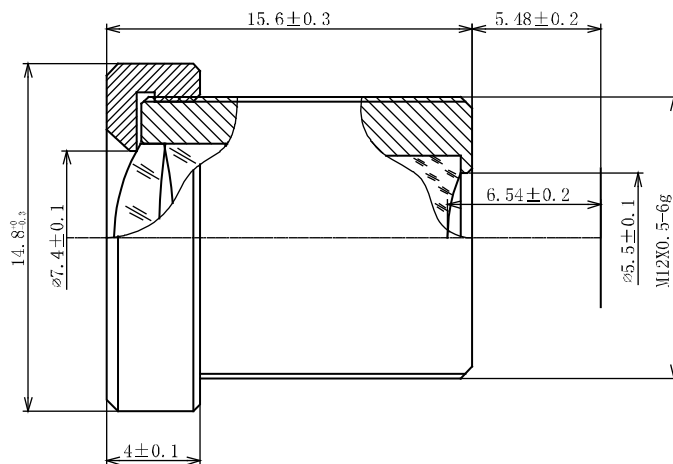

### Order Numbers

- 2000035181 (without IR cut filter)
- 2000035182 (with IR cut filter)

### Key Features

- S-mount lens with optimum price/performance ratio
- 1/3" lens with fixed focal length of 12.0 mm and fixed iris of f/1.8
- Available with IR cut filter (for color cameras) or without IR cut filter (for mono cameras)

Technical Specifications	
Image Circle	1/3"
Focal Length	12.0 mm
Aperture	f/1.8
Iris Type	fixed
MOD	200 mm
Resolution	MP
Angle of View (D / H / V)	28.4° / 22.7° / 17.2°
Back Focal Length	6.54 mm
Mount	M12x0.5-6g

(Dimensions in mm)