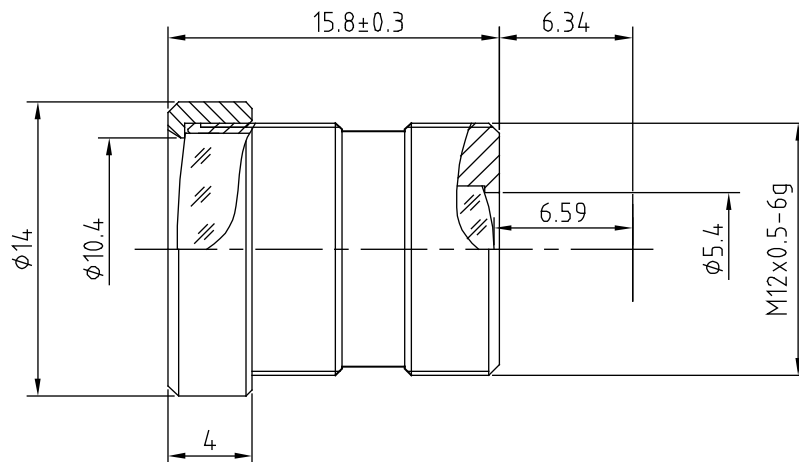

Lens Evetar M13B1618 F1.8 f16mm 1/3"

Order Numbers

- 2000035183 (without IR cut filter)
- 2000035184 (with IR cut filter)

Key Features

- S-mount lens with optimum price/performance ratio
- 1/3" lens with fixed focal length of 16.0 mm and fixed iris of f/1.8
- Available with IR cut filter (for color cameras) or without IR cut filter (for mono cameras)

Technical Specifications	
Image Circle	1/3"
Focal Length	16.0 mm
Aperture	f/1.8
Iris Type	fixed
MOD	200 mm
Resolution	MP
Angle of View (D / H / V)	21° / 16.4° / 12.5°
Back Focal Length	6.59 mm
Mount	M12x0.5-6g