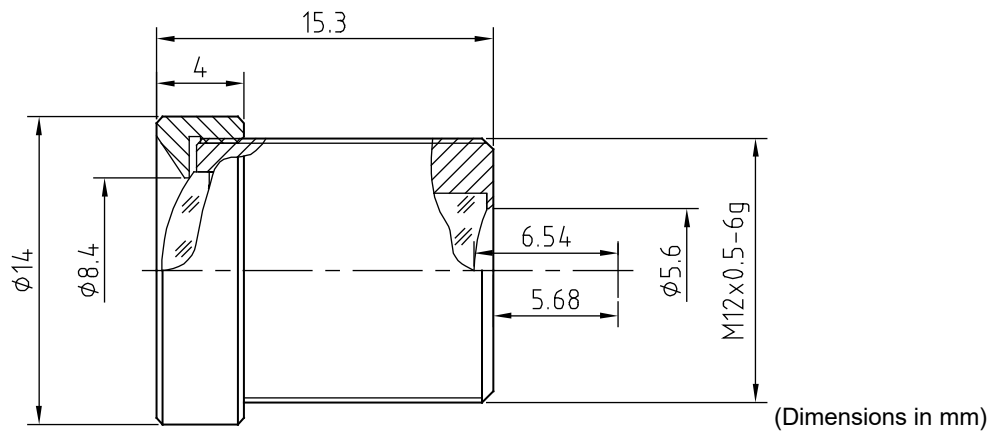

### Order Numbers

- 2000035191 (without IR cut filter)
- 2000035192 (with IR cut filter)

### Key Features

- S-mount lens with optimum price/performance ratio
- 1/2" lens with fixed focal length of 12.0 mm and fixed iris of f/1.6
- Available with IR cut filter (for color cameras) or without IR cut filter (for mono cameras)

Technical Specifications	
Image Circle	1/2"
Focal Length	12.0 mm
Aperture	f/1.6
Iris Type	fixed
MOD	200 mm
Resolution	MP
Angle of View (D / H / V)	38.6° / 31° / 23°
Back Focal Length	6.54 mm
Mount	M12x0.5-6g