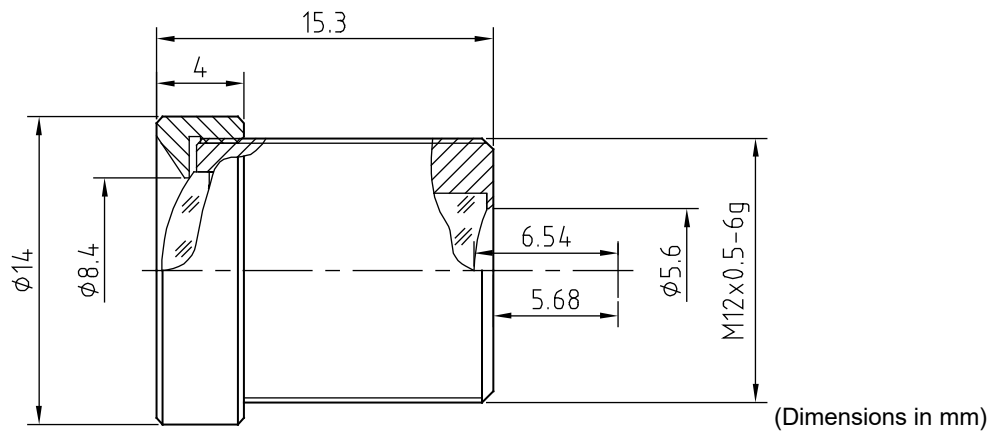

Lens Evetar M12B1216 F1.6 f12mm 1/2"

Order Numbers

- 2000035191 (without IR cut filter)
- 2000035192 (with IR cut filter)

Key Features

- S-mount lens with optimum price/performance ratio
- 1/2" lens with fixed focal length of 12.0 mm and fixed iris of f/1.6
- Available with IR cut filter (for color cameras) or without IR cut filter (for mono cameras)

Technical Specifications	
Image Circle	1/2"
Focal Length	12.0 mm
Aperture	f/1.6
Iris Type	fixed
MOD	200 mm
Resolution	MP
Angle of View (D / H / V)	38.6° / 31° / 23°
Back Focal Length	6.54 mm
Mount	M12x0.5-6g