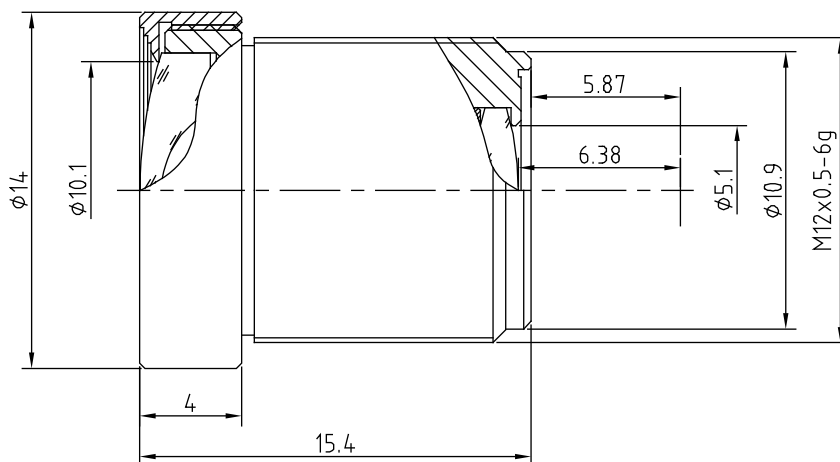

### Order Numbers

- 2000035611** (without IR cut filter)
- 2000035612** (with IR cut filter)

Technical Specifications	
Image Circle	1/3"
Focal Length	2.8 mm
Aperture	f/2.0
Iris Type	fixed
MOD	100 mm
Resolution	MP
Angle of View (D / H / V)	125° / 100° / 73.5°
Back Focal Length	6.38 mm
Mount	M12x0.5-6g

(Dimensions in mm)