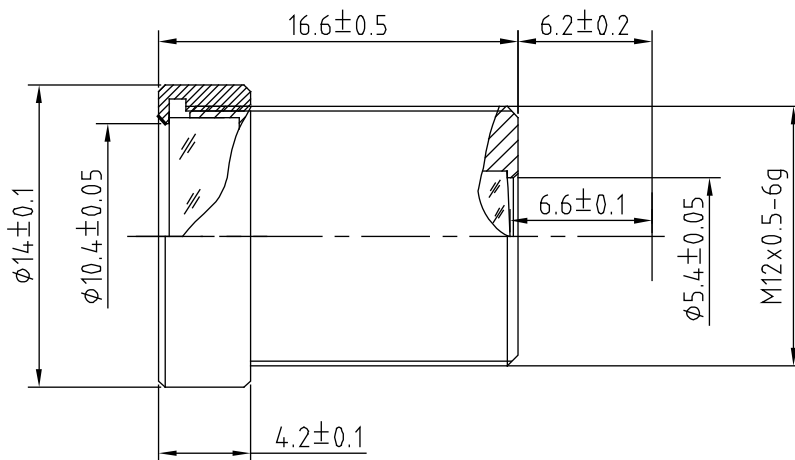

Lens Evetar M13B03618 F1.8 f3.6mm 1/3"

Order Numbers

- 2000035614** (without IR cut filter)
- 2000035615** (with IR cut filter)

Key Features

- S-mount lens with optimum price/performance ratio
- 1/3" lens with fixed focal length of 3.6 mm and fixed iris of f/1.8
- Available with IR cut filter (for color cameras) or without IR cut filter (for mono cameras)

Technical Specifications	
Image Circle	1/3"
Focal Length	3.6 mm
Aperture	f/1.8
Iris Type	fixed
MOD	200 mm
Resolution	150 lp/mm
Angle of View (D / H / V)	100.2° / 77° / 54°
Back Focal Length	6.59 mm
Mount	M12x0.5-6g