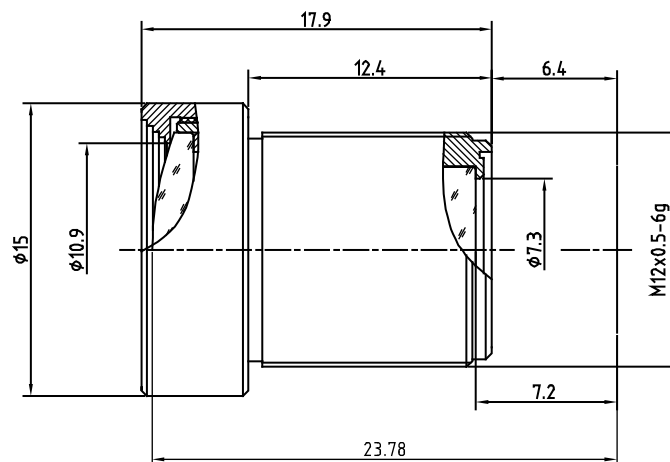

### Order Numbers

- 2000036374 (without IR cut filter)
- 2000036375 (with IR cut filter)

### Key Features

- S-mount lens with optimum price/performance ratio
- 1/2" lens with fixed focal length of 16.0 mm and fixed iris of f/1.8
- Available with IR cut filter (for color cameras) or without IR cut filter (for mono cameras)

Technical Specifications	
Image Circle	1/2"
Focal Length	16.0 mm
Aperture	f/1.8
Iris Type	fixed
MOD	350 mm
Resolution	MP
Angle of View (D / H / V)	27.8° / 22.3° / 16.8°
Back Focal Length	7.2 mm
Mount	M12x0.5-6g

(Dimensions in mm)