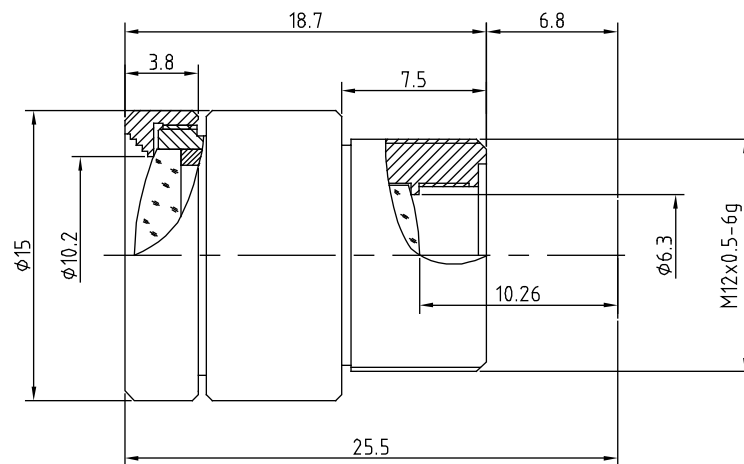

Lens Evetar M12B2524 F2.4 f25mm 1/2"

Order Numbers

- 2000036376** (without IR cut filter)
- 2000036377** (with IR cut filter)

Key Features

- S-mount lens with optimum price/performance ratio
- 1/2" lens with fixed focal length of 25.0 mm and fixed iris of f/2.4
- Available with IR cut filter (for color cameras) or without IR cut filter (for mono cameras)

Technical Specifications	
Image Circle	1/2"
Focal Length	25.0 mm
Aperture	f/2.4
Iris Type	fixed
MOD	400 mm
Resolution	4 MP – 180 lp/mm
Angle of View (D / H / V)	18° / 14.3° / 11°
Back Focal Length	10.26 mm
Mount	M12x0.5-6g