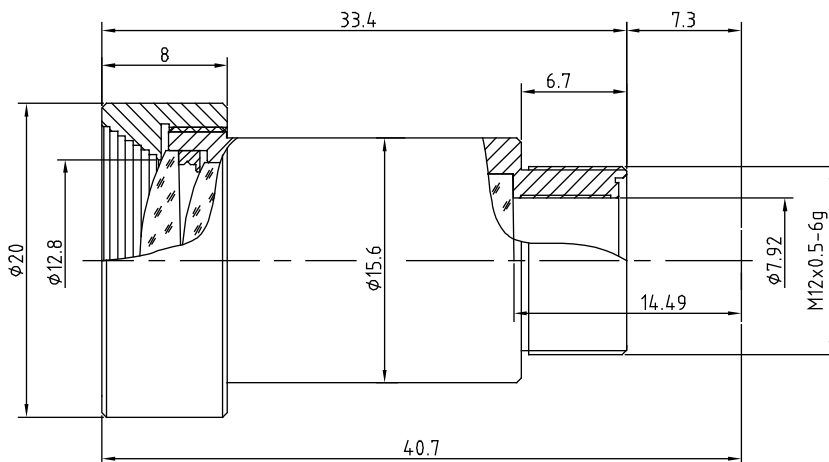

### Order Numbers

- 2000036378** (without IR cut filter)
- 2000036379** (with IR cut filter)

### Key Features

- S-mount lens with optimum price/performance ratio
- 1/2" lens with fixed focal length of 35.0 mm and fixed iris of f/2.5
- Available with IR cut filter (for color cameras) or without IR cut filter (for mono cameras)

Technical Specifications	
Image Circle	1/2"
Focal Length	35.0 mm
Aperture	f/2.5
Iris Type	fixed
MOD	400 mm
Resolution	5 MP – 200 lp/mm
Angle of View (D / H / V)	13.1° / 11° / 7.8°
Back Focal Length	14.49 mm
Mount	M12x0.5-6g

(Dimensions in mm)