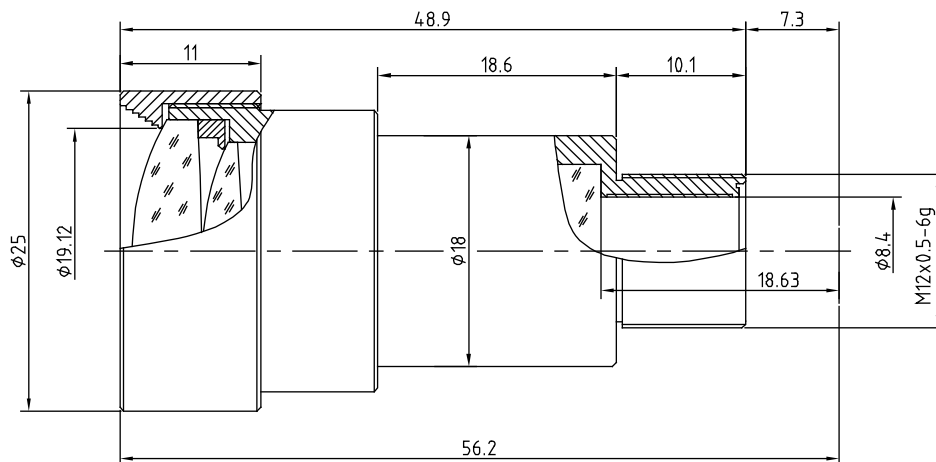

Lens Evetar M12B5025 F2.5 f50mm 1/2"

Order Numbers

- 2000036380** (without IR cut filter)
- 2000036381** (with IR cut filter)

Key Features

- S-mount lens with optimum price/performance ratio
- 1/2" lens with fixed focal length of 50.0 mm and fixed iris of f/2.5
- Available with IR cut filter (for color cameras) or without IR cut filter (for mono cameras)

Technical Specifications	
Image Circle	1/2"
Focal Length	50.0 mm
Aperture	f/2.5
Iris Type	fixed
MOD	500 mm
Resolution	5 MP – 200 lp/mm
Angle of View (D / H / V)	9.3° / 6.2° / 4.5°
Back Focal Length	18.63 mm
Mount	M12x0.5-6g