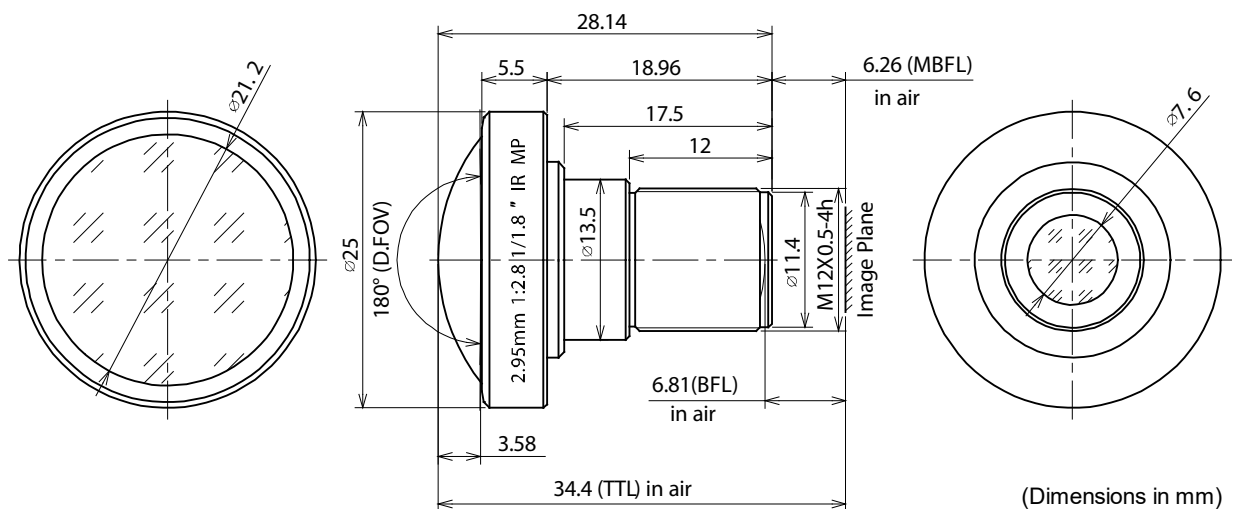

## Lens Evetar M118B029528IR F2.8 f2.95mm 1/1.8"

### Order Number

2000036382 (without IR cut filter)

### Key Features

- S-mount lens with optimum price/performance ratio
- 1/1.8" lens with fixed focal length of 2.95 mm and fixed iris of f/2.8
- Also available with IR cut filter for color cameras (order number 2000036383)

Technical Specifications	
Image Circle	1/1.8"
Focal Length	2.95 mm
Aperture	f/2.8
Iris Type	fixed
MOD	300 mm
Resolution	5 MP
Angle of View (D / H / V)	180° / 143° / 106°
Back Focal Length	6.26 mm
Mount	M12x0.5-6g