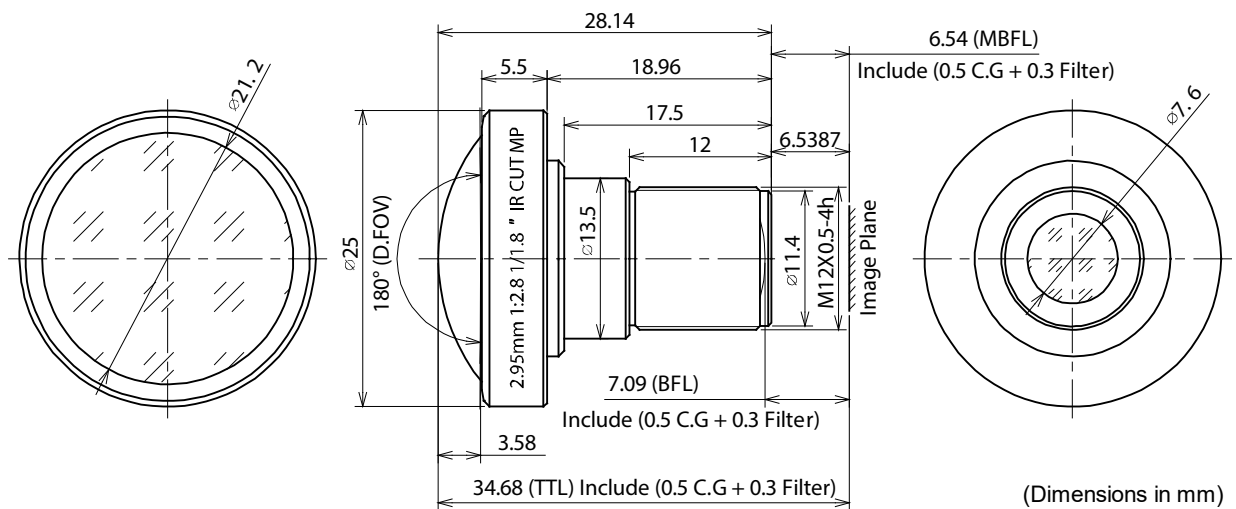

### Order Number

2000036383 (with IR cut filter)

### Key Features

- S-mount lens with optimum price/performance ratio
- 1/1.8" lens with fixed focal length of 2.95 mm and fixed iris of f/2.8
- Also available without IR cut filter for mono cameras (order number 2000036382)

Technical Specifications	
Image Circle	1/1.8"
Focal Length	2.95 mm
Aperture	f/2.8
Iris Type	fixed
MOD	300 mm
Resolution	5 MP
Angle of View (D / H / V)	180° / 143° / 106°
Back Focal Length	6.54 mm
Mount	M12x0.5-6g