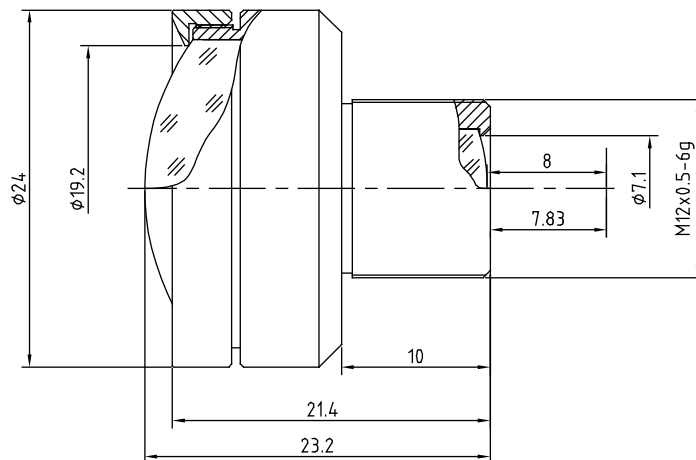

### Order Numbers

- 2000036384** (without IR cut filter)
- 2000036385** (with IR cut filter)

### Key Features

- S-mount lens with optimum price/performance ratio
- 1/1.8" lens with fixed focal length of 4.0 mm and fixed iris of *f*/1.8
- Available with IR cut filter (for color cameras) or without IR cut filter (for mono cameras)

Technical Specifications	
Image Circle	1/1.8"
Focal Length	4.0 mm
Aperture	<i>f</i> /1.8
Iris Type	fixed
MOD	200 mm
Resolution	MP
Angle of View (D / H / V)	126° / 101° / 76°
Back Focal Length	8.0 mm
Mount	M12x0.5-6g

(Dimensions in mm)