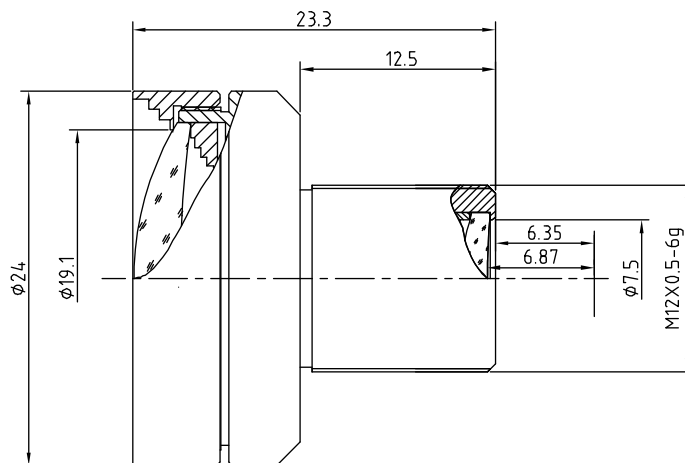

Lens Evetar N118B05518 F1.8 f5.5mm 1/1.8"

Order Numbers

- 2000036386** (without IR cut filter)
- 2000036387** (with IR cut filter)

Key Features

- S-mount lens with optimum price/performance ratio
- 1/1.8" lens with fixed focal length of 5.5 mm and fixed iris of *f*/1.8
- Available with IR cut filter (for color cameras) or without IR cut filter (for mono cameras)

Technical Specifications	
Image Circle	1/1.8"
Focal Length	5.5 mm
Aperture	<i>f</i> /1.8
Iris Type	fixed
MOD	200 mm
Resolution	MP
Angle of View (D / H / V)	76° / 64.5° / 51°
Back Focal Length	6.87 mm
Mount	M12x0.5-6g