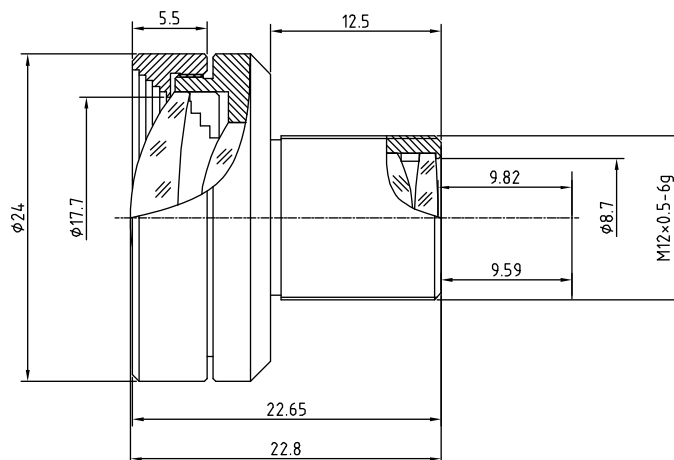

### Order Numbers

- 2000036388** (without IR cut filter)
- 2000036389** (with IR cut filter)

### Key Features

- S-mount lens with optimum price/performance ratio
- 1/1.8" lens with fixed focal length of 8.0 mm and fixed iris of *f*/1.8
- Available with IR cut filter (for color cameras) or without IR cut filter (for mono cameras)

Technical Specifications	
Image Circle	1/1.8"
Focal Length	8.0 mm
Aperture	<i>f</i> /1.8
Iris Type	fixed
MOD	200 mm
Resolution	MP
Angle of View (D / H / V)	60° / 50° / 38°
Back Focal Length	9.82 mm
Mount	M12x0.5-6g

(Dimensions in mm)