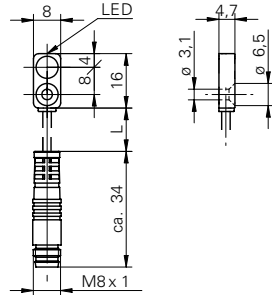

Inductive proximity switch

IFFM 08P17A6/KS35L

dimension drawing

standard cable length 200 mm (L)

general data

mounting type	flush
nominal sensing distance S_n	2 mm
hysteresis	2 ... 20 % of S_r
output indicator	LED red

mechanical data

type	rectangular
material (sensing face)	PBT
housing material	die-cast zinc nickel plated
dimension	8 mm
housing length	16 mm
connection types	flylead connector M8

ambient conditions

operating temperature	-25 ... +75 °C
protection class	IP 67

photo

connection diagram

- extra flat housing
- through bore for M3 screw
- standard cable length 200 mm

X-ON Electronics

Largest Supplier of Electrical and Electronic Components

Click to view similar products for [Proximity Sensors](#) category: