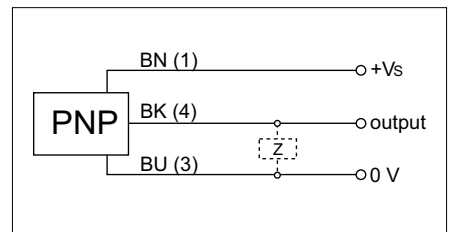

mechanical data

type	rectangular
material (sensing face)	PBT
housing material	die-cast zinc nickel plated
dimension	8 mm
housing length	16 mm
connection types	flylead connector M8

ambient conditions

operating temperature	-25 ... +75 °C
protection class	IP 67

photo

connection diagram

- extra flat housing
- through bore for M3 screw
- standard cable length 200 mm

X-ON Electronics

Largest Supplier of Electrical and Electronic Components

Click to view similar products for [Proximity Sensors](#) category: