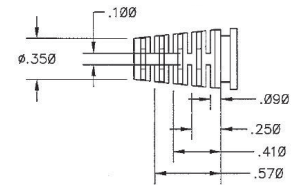

STRAIN RELIEF MOLDINGS

Units = inches

RJ-45