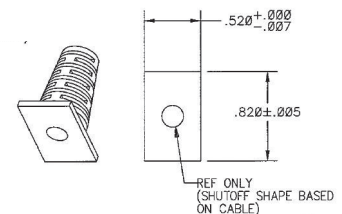

### MECHANICAL DRAWING

Units = inches (mm)

- ① Cable, UL CM+cUL, Cat-3 or better, STP, 26-28AWG stranded x 4PR, Ae, Foil Shield w/Drain Wire, PVC, OD: 0.216 +/- 0.007, Color: Gray
- ② (P1) RJ45-P connector, AMP pn# 554169 (or equivalent)
- ③ (P2) HIROSE connector, pn# DF13-7S-1.25C (or equivalent)
- ④ Strain Relief Material: PVC, 45P, Shore A 84 +/- 5.0 degrees. Color: Gray

### STRAIN RELIEF MOLDINGS

Units = inches

RJ-45

HIROSE  
7-position

HIROSE  
7-position  
Detail

All product specifications are subject to change without notice.

BB-ACH0-CA-DP003-G\_3718ds

**B+B SMARTWORX**