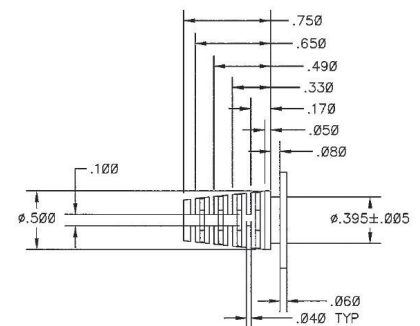

### ORDERING INFORMATION

MODEL NUMBER	CONNECTOR 1	CONNECTOR 2	LENGTH	COLOR
BB-ACH0-CA-DP003-G	RJ-45	Hirose, 7-position	350 mm (13.8 in)	Gray

TABLE 1. WIRING

RJ-45P (P1)	HIROSE (P2) 7-Position	WIRE COLOR
4/5	4	Blue & Blue/White
6	5	Green
3	6	Green/White
7/8	1	Brown & Brown/White
2	2	Orange
1	3	Orange/White
–	7	(Drain)

### MECHANICAL DRAWING

Units = inches (mm)

- ① Cable, UL CM+cUL, Cat-3 or better, STP, 26-28AWG stranded x 4PR, Ae, Foil Shield w/Drain Wire, PVC, OD: 0.216 +/- 0.007, Color: Gray
- ② (P1) RJ45-P connector, AMP pn# 554169 (or equivalent)
- ③ (P2) HIROSE connector, pn# DF13-7S-1.25C (or equivalent)
- ④ Strain Relief Material: PVC, 45P, Shore A 84 +/- 5.0 degrees. Color: Gray

### STRAIN RELIEF MOLDINGS

Units = inches

RJ-45

HIROSE  
7-position

HIROSE  
7-position  
Detail

All product specifications are subject to change without notice.

BB-ACH0-CA-DP003-G\_3718ds

**B+B SMARTWORX**