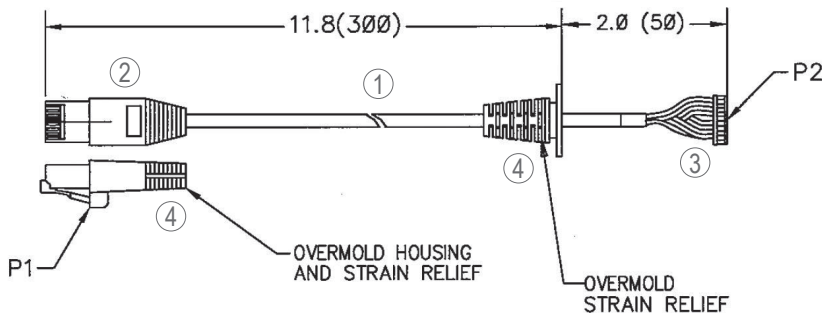

### ORDERING INFORMATION

MODEL NUMBER	CONNECTOR 1	CONNECTOR 2	LENGTH	COLOR
BB-ACH0-CA-DP003-G	RJ-45	Hirose, 7-position	350 mm (13.8 in)	Gray

TABLE 1. WIRING

RJ-45P (P1)	HIROSE (P2) 7-Position	WIRE COLOR
4/5	4	Blue & Blue/White
6	5	Green
3	6	Green/White
7/8	1	Brown & Brown/White
2	2	Orange
1	3	Orange/White
–	7	(Drain)

### MECHANICAL DRAWING

Units = inches (mm)

- ① Cable, UL CM+cUL, Cat-3 or better, STP, 26-28AWG stranded x 4PR, Ae, Foil Shield w/Drain Wire, PVC, OD: 0.216 +/- 0.007, Color: Gray
- ② (P1) RJ45-P connector, AMP pn# 554169 (or equivalent)
- ③ (P2) HIROSE connector, pn# DF13-7S-1.25C (or equivalent)
- ④ Strain Relief Material: PVC, 45P, Shore A 84 +/- 5.0 degrees. Color: Gray