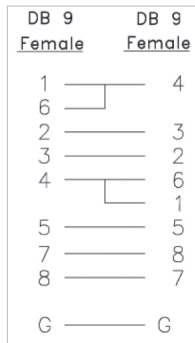

Pin Assignment

Crossover Cable:

#2 & #3 crossed, #7 & #8 crossed, #4 & #6 crossed. #5 to #5, and each end has #1 connected to #6 for carrier simulation.

Ordering Information

Model No.	Description	Length	Color
BB-232NM9	9-pin Null Modem Cable	3.05 m (10 ft.)	Beige