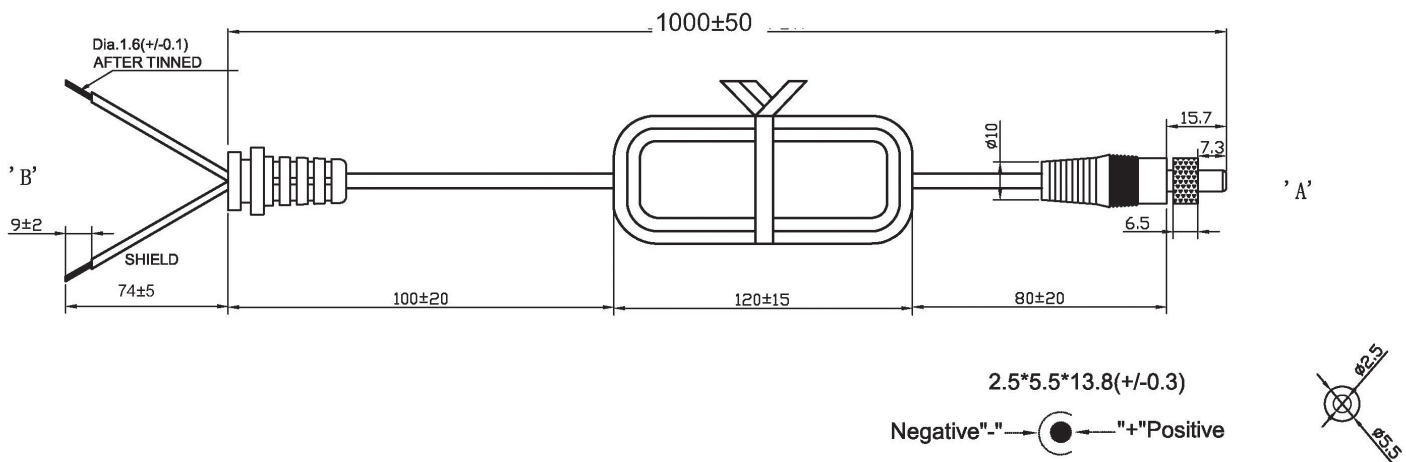

MECHANICAL DRAWING

Units = mm

All product specifications are subject to change without notice.

PSPT-LB_0218ds