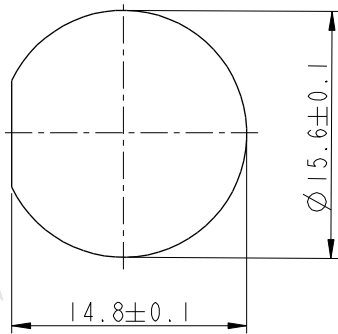

Cable ②
 BD-06PMMM-LL7AXX
 XX: 01~99Meters
 01: 01Meters
 02: 02Meters
 ...
 99: 99Meters
 Cable Length(L): 01~99Meters

Note:

- * CC Important Dimensions To Check
- * Waterproof Rate: IP67
- * Housing: Nylon+GF, Black
- * Male Pin: Copper Alloy, Gold Plated
- * Cable: UL2464 24#*6C+D+Al/My,UV, PVC Jacket, Black, OD=5.8mm

- $\triangle A$ * Use with waterproof cap or dust cap
Panel Thickness Max: 2.5mm
- $\triangle B$ * Use without waterproof cap or dust cap
Panel Thickness Max: 3.5mm
- $\triangle C$ * Cable Length Tolerance: 1M: ± 40 mm
2M~5M: ± 60 mm
6M~10M: ± 100 mm
11M~30M: ± 200 mm
31M~99M: ± 500 mm

6	White	白
5	Red	紅
4	Orange	橙
3	Yellow	黃
2	Green	綠
1	Blue	藍
Conn.	Wire Color	
	Pin Out	

UNIT:mm		TOLERANCE		TITLE			ITEM NO		DRAWN BY		DATE	
± 0.5 mm		CC		Standard Cable Lock 6Pin M Conn M Pin			BD-06PMMM-LL7AXX		Ruru		2016-05-13	
				SCALE	SIZE	SHEET	Dwg No		CHECKED BY		DATE	
				3:2	A4	1 OF 1	BD-06PMMM-LL7AXX		Rita		2016-05-13	
				REV.	WC-REV.	CC : Inspection item	CUSTOMER		APPROVED BY		DATE	
				D	A.1		ALTW		Lisa		2016-05-13	