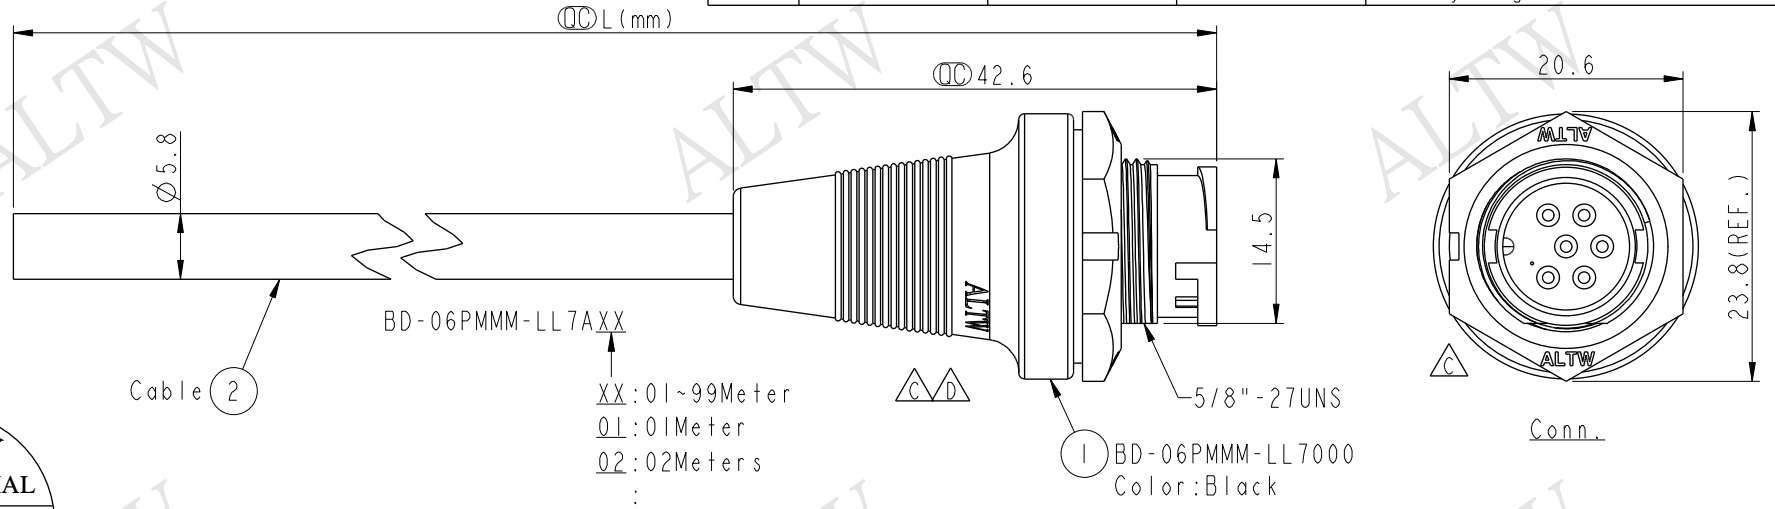

REV.	ECN NO.	DATE	SIGN	DESCRIPTION
B	LEN-8B0384-387	2008/09/19	Shin	Add Note
C	LEN15A0196-199	2015/09/25	Vicky	Update Logo & Note
D	LEN1650399-402	2016/05/13	Ruru	Modify Logo Position

ALTW
CONFIDENTIAL
2016-05-13
R&D DEPT.

Cable ②
BD-06PMMM-LL7AXX
XX: 01~99Meters
01: 01Meters
02: 02Meters
...
99: 99Meters
Cable Length(L): 01~99Meters

Note:

- CC Important Dimensions To Check
- Waterproof Rate: IP67
- Housing: Nylon+GF, Black
- Male Pin: Copper Alloy, Gold Plated
- Cable: UL2464 24#*6C+D+Al/My,UV, PVC Jacket, Black, OD=5.8mm

- $\triangle A$ * Use with waterproof cap or dust cap
  Panel Thickness Max: 2.5mm
- $\triangle B$ * Use without waterproof cap or dust cap
  Panel Thickness Max: 3.5mm
- $\triangle C$ * Cable Length Tolerance: 1M: ± 40 mm
  2M~5M: ± 60 mm
  6M~10M: ± 100 mm
  11M~30M: ± 200 mm
  31M~99M: ± 500 mm