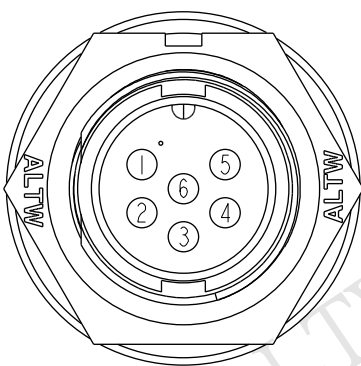

Cable ②
 BD-06PMMM-LL7AXX
 XX: 01~99Meters
 01: 01Meters
 02: 02Meters
 ...
 99: 99Meters
 Cable Length(L): 01~99Meters

Note:

- * CC Important Dimensions To Check
- * Waterproof Rate: IP67
- * Housing: Nylon+GF, Black
- * Male Pin: Copper Alloy, Gold Plated
- * Cable: UL2464 24#*6C+D+Al/My,UV, PVC Jacket, Black, OD=5.8mm

6	White	白
5	Red	紅
4	Orange	橙
3	Yellow	黃
2	Green	綠
1	Blue	藍
Conn.	Wire Color	
	Pin Out	

UNIT:mm		TOLERANCE		TITLE			ITEM NO		DRAWN BY		DATE	
± 0.5 mm		CC		Standard Cable Lock 6Pin M Conn M Pin			BD-06PMMM-LL7AXX		Ruru		2016-05-13	
				SCALE	SIZE	SHEET	Dwg No		CHECKED BY		DATE	
				3:2	A4	1 OF 1	BD-06PMMM-LL7AXX		Rita		2016-05-13	
				REV.	WC-REV.	CC : Inspection item	CUSTOMER		APPROVED BY		DATE	
				D	A.1		ALTW		Lisa		2016-05-13	