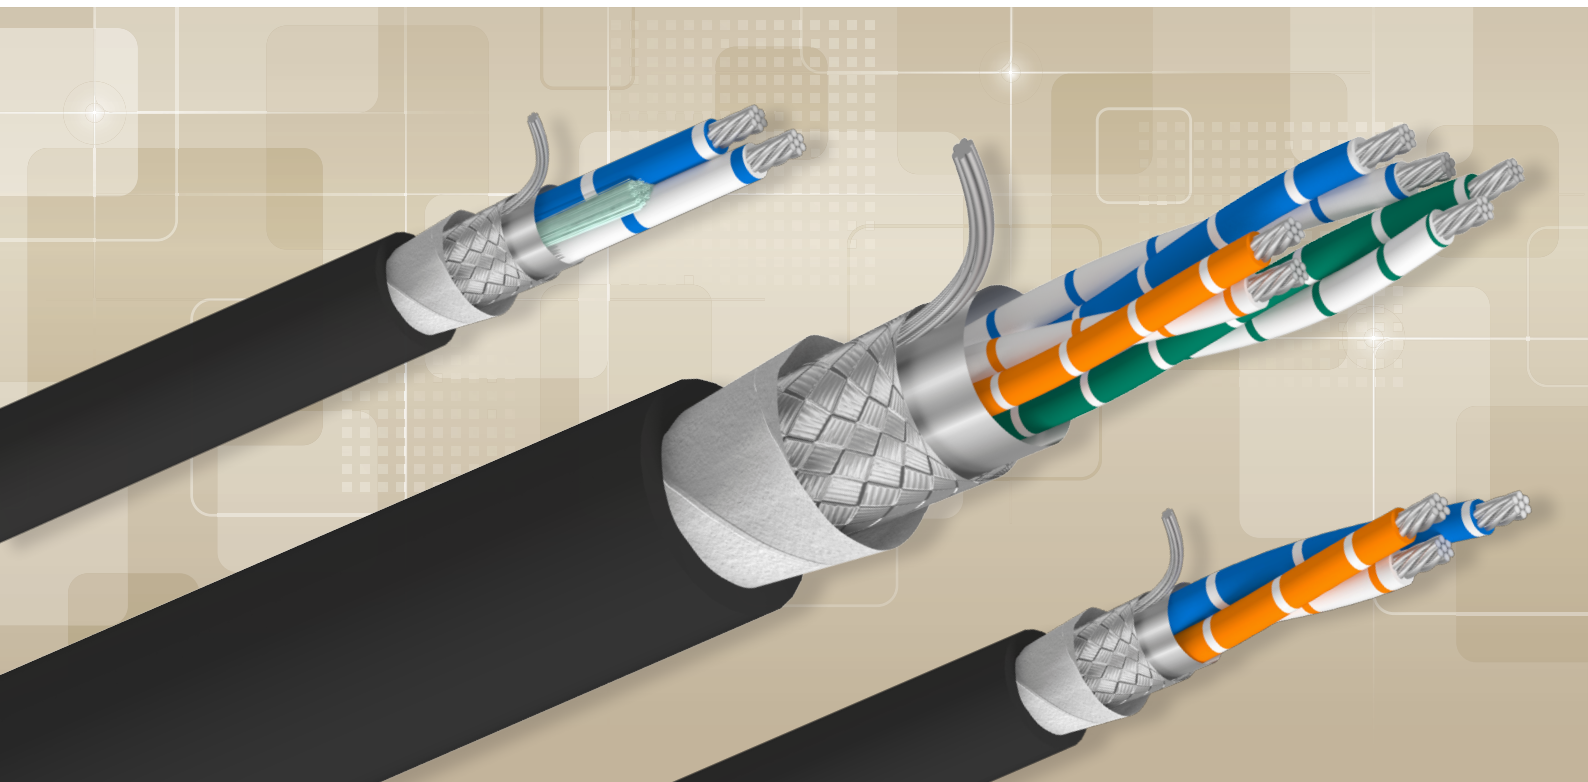

## UL-Rated Industrial Cable

The first of its kind, this UL Direct Burial rated, water-blocking RS-485 cable is installable directly underground without a separate conduit, saving you set-up time, material, and labor costs.

**+** **Achieve reliable, long-distance installation** with low capacitance and prevent data distortion or errors.

**+** **Protect against harsh elements** with a unique water-blocking and water-resistant construction as well as UV, oil, noise, fire and crush resistance.

### Key Features

- Water-blocking and water-resistant jacket design protects against exposure to moisture and water
- Crush resistance and UL direct burial rating for underground installation
- Sun resistance makes cable ideal for use in outdoor environments
- 300V PLTC rating for use in power limited trays
- CM rating for flame resistance
- Low-capacitance and noise protection for use across long distances and remote applications

Belden's RS-485 Direct Burial cable is well-suited for any application requiring reliable communication amidst exposure to water, sun and risks of flammability.

**Be certain.**  
**Belden.**