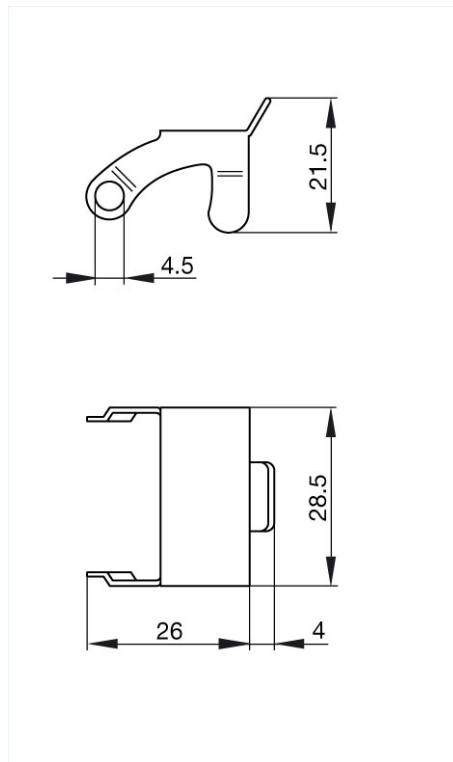

Product information STASI 3

Industrial Connecting Solutions:Rectangular Connectors:Power Connectors (ST series):Accessories ST-series:STASI 3

<https://catalog.beldensolutions.com:443/link/57078-24228-256261-24351-24358-36069/en/conf/uistate>

Name	STASI 3
	Safety brackets for 3 + PE and 5 + PE - versions
Delivery informations	
Availability	available
Product description	
Description	Safety brackets for 3 + PE and 5 + PE - versions
Type	STASI 3
Order No.	732 045-001
Material	
Housing material	tin-plated brass
Packing unit	
Packaging unit	100 pieces

Picture

Drawing