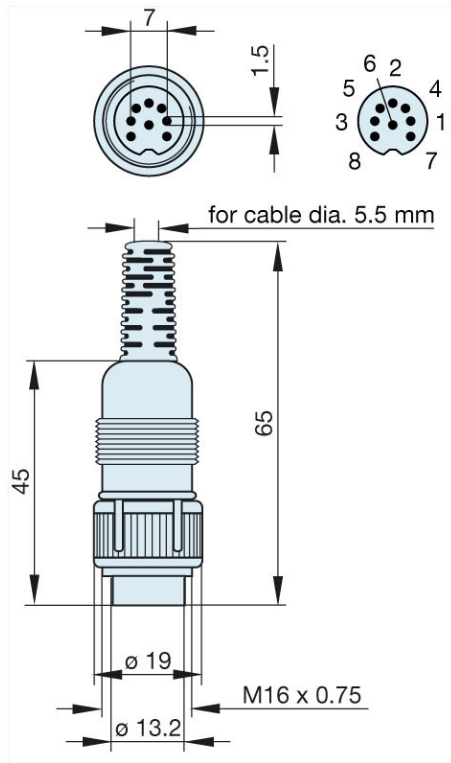

Picture
Drawing

Belden Deutschland GmbH
Im Gewerbepark 2
58579 Schalksmühle
Germany
Phone: +49 7127/14-1806
E-Mail: icos-sales@belden.com

The information published in the websites has been compiled as carefully as possible. It is subject to alteration without notice in technical as well as in price-related/commercial respect. The complete information and data were available on user documentation. Mandatory information can only be obtained by a concrete query.