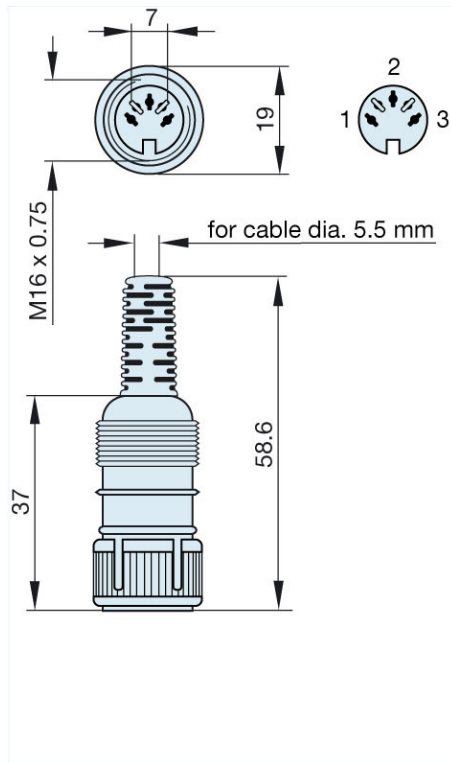

Picture
Drawing

Belden Deutschland GmbH
Im Gewerbepark 2
58579 Schalksmühle
Germany
Phone: +49 7127/14-1806
E-Mail: icos-sales@belden.com

The information published in the websites has been compiled as carefully as possible. It is subject to alteration without notice in technical as well as in price-related/commercial respect. The complete information and data were available on user documentation. Mandatory information can only be obtained by a concrete query.