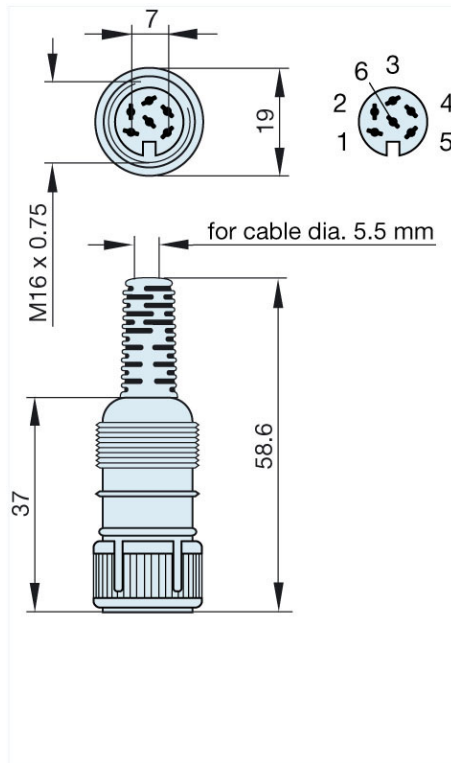

Picture
Drawing

Belden Deutschland GmbH
Im Gewerbepark 2
58579 Schalksmühle
Germany
Phone: +49 7127/14-1806
E-Mail: icos-sales@belden.com

The information published in the websites has been compiled as carefully as possible. It is subject to alteration without notice in technical as well as in price-related/commercial respect. The complete information and data were available on user documentation. Mandatory information can only be obtained by a concrete query.